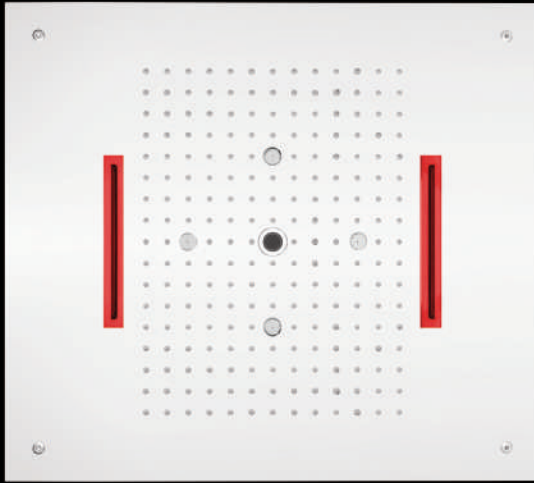

MRP:1,50,000/-

EL 7002

FUNCTION:
Concealed Body Shower

MRP:20,000/-

EL 4004

SIZE: (8" X 6")
FUNCTION:
Brass waterfall spout

MRP:11,000/-

TOTAL MRP
3,18,500/-