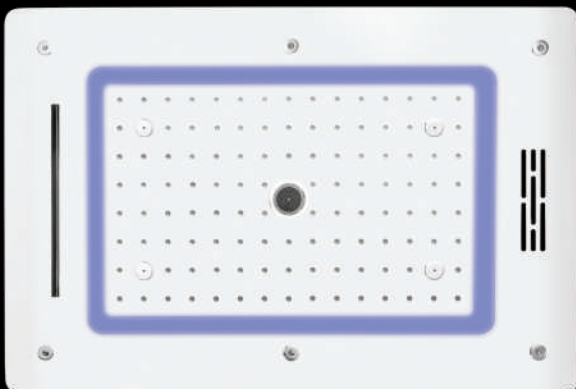

CODE: EL 9003
MRP:1,00,000/-

SIZE: 700x480mm (28"x19")
FUNCTION: Rain, Six Mist, Dual Cascade, Rain-Column

DESCRIPTION

SS304 four function concealed ceiling shower with Chromotherapy (RGB) LED Light which includes Remote Control for LED Light and installation kit (Require electric point)

CODE: EL 9004
MRP:1,00,000/-

SIZE: 725x425mm (29"x17")
FUNCTION: Rain, Six Mist, Dual Cascade, Rain-Column

DESCRIPTION

SS304 four function concealed ceiling shower with Chromotherapy (RGB) LED Light which includes Remote Control for LED Light and installation kit (Require electric point)

CODE: EL 9005
MRP:1,00,000/-

SIZE: 700x380 (28"x15")
FUNCTION: Rain, Four Mist, Dual Cascade, Rain-Column

DESCRIPTION

SS304 four function concealed ceiling shower with Chromotherapy (RGB) LED Light which includes Remote Control for LED Light and installation kit (Require electric point)