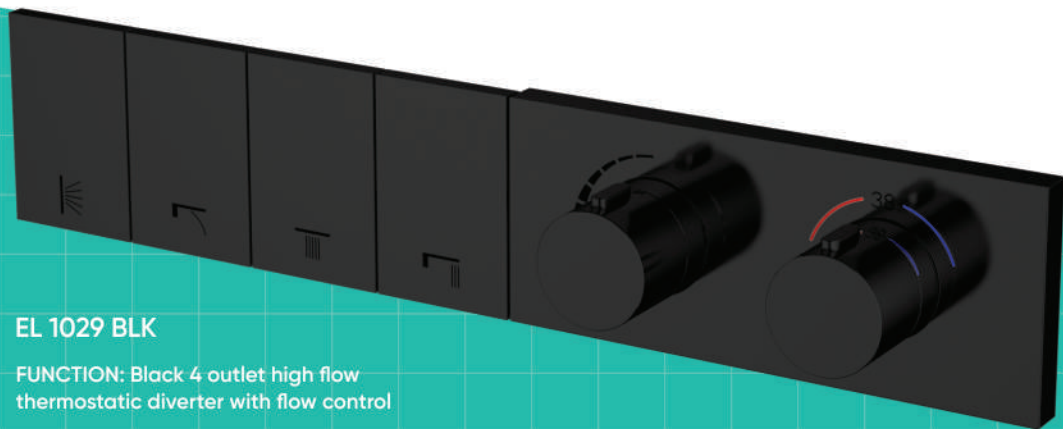

EL 1029 BLK

FUNCTION: Black 4 outlet high flow thermostatic diverter with flow control

MRP:93,000/-