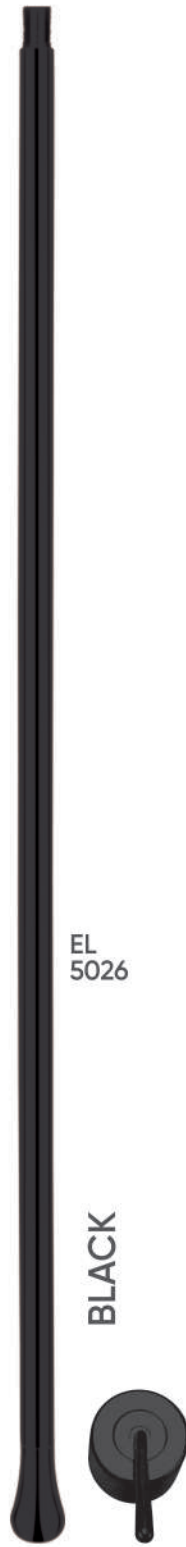

EL
5026

BLACK

MRP:26,750/-