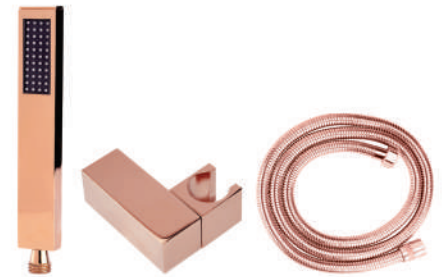

Rain brass shower with tube and brass hook

MRP:8,750/-

EL 6018 BLK

FUNCTION:
Black Button spout

MRP:5,450/-

**TOTAL MRP
1,85,200/-**

EL
9026
RG

SIZE: 550x500mm (22"x20")
FUNCTION: Rain, Four Mist, Dual Cascade

MRP:84,000/-

EL 1006 RG

FUNCTION:
Six outlet high flow button
thermostatic diverter with flow control

MRP:67,000/-

EL 7013 RG

FUNCTION: Two function open body jet
Rain and Mist

MRP:20,000/-

EL 8019 RG

Rain brass shower with tube and brass hook

MRP:8,750/-

EL 6019 RG

FUNCTION:
Brass Button spout

MRP:5,450/-

TOTAL MRP
1,85,200/-

EL
9027
G

SIZE: 550x500mm (22"x20")
FUNCTION: Rain, Four Mist, Dual Cascade