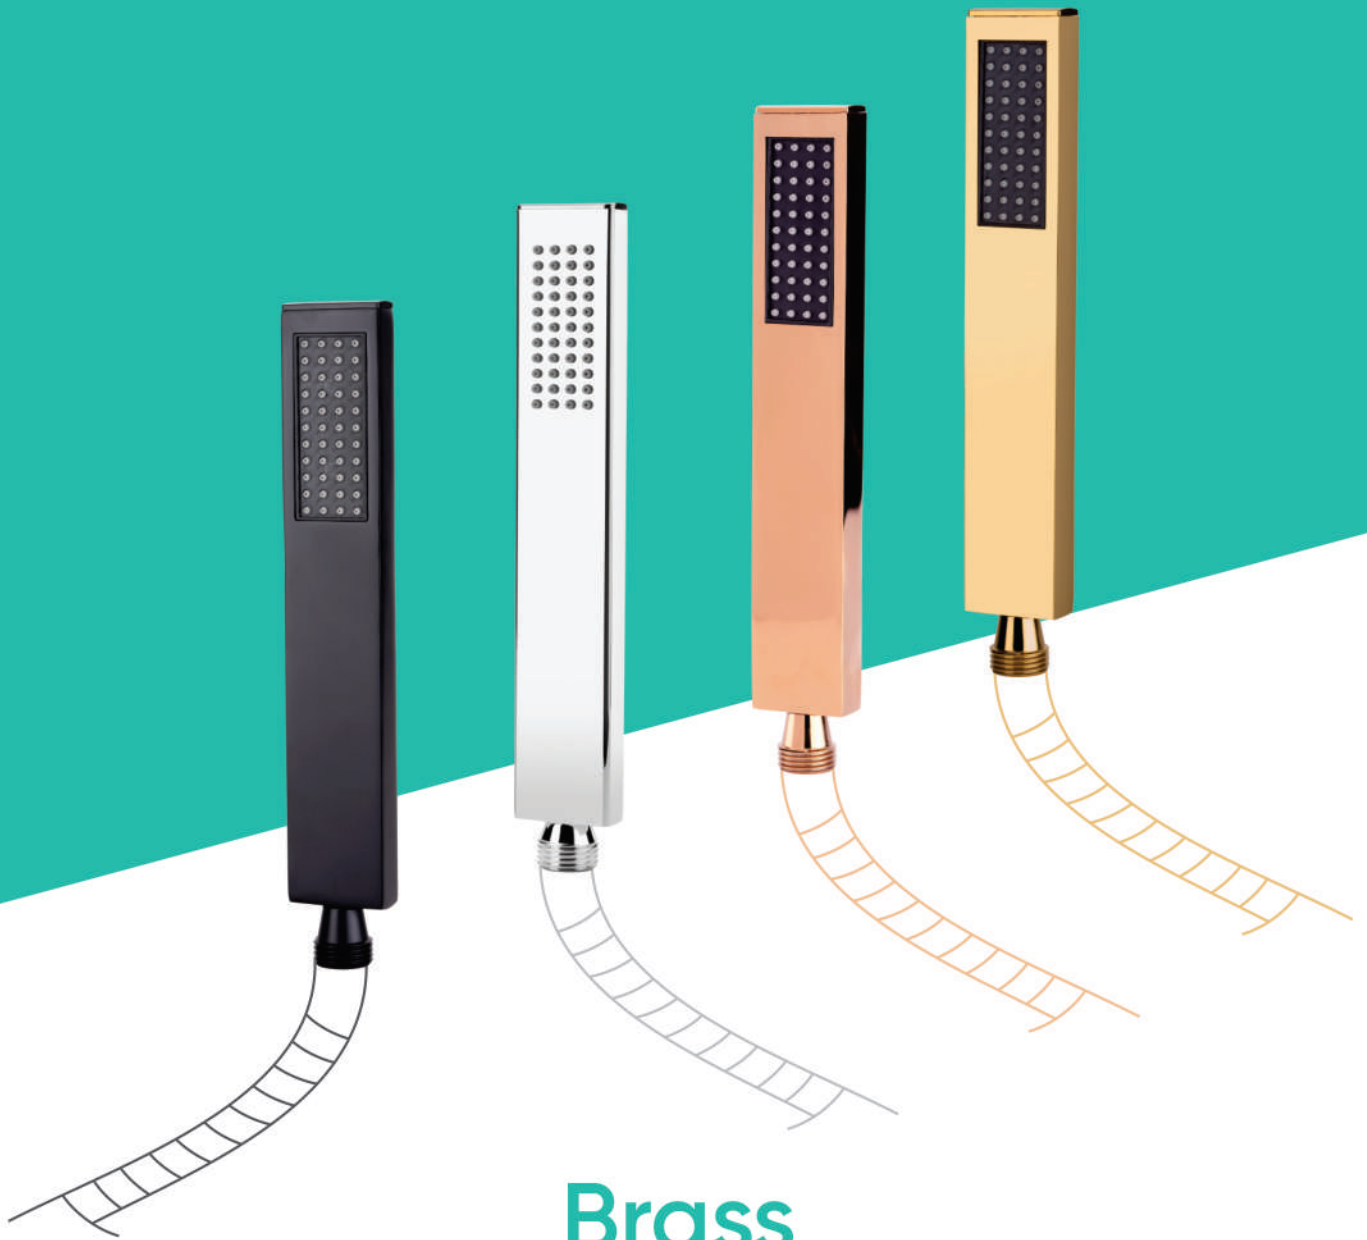

Brass HAND SHOWER