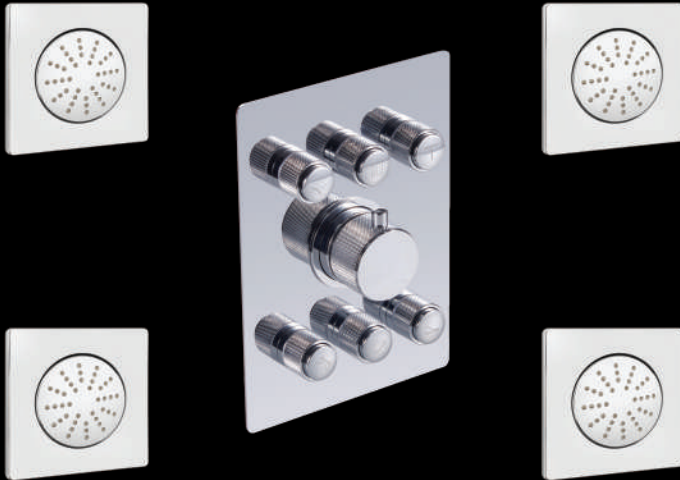

EL 1004

FUNCTION:
Six outlet high flow button
thermostatic diverter with flow control

MRP:50,000/-

EL 7001

FUNCTION:
Brass plus abs
concealed body jet

MRP:18,800/-