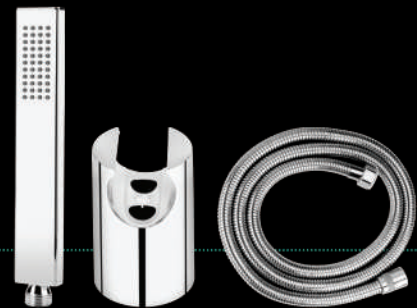

EL 8017

FUNCTION: Brass Hand Shower
with Tube and Hook

MRP:2,100/-