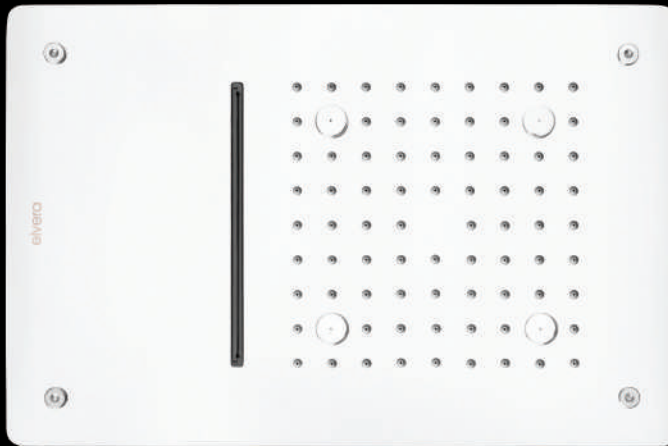

SIZE: (6" X 4")

FUNCTION: Waterfall Spout

MRP:9,200/-

TOTAL MRP
72,400/-

EL
9013

MRP:20,000/-

SIZE: (19" X 13")

FUNCTION:

Rain, Cascade Two Function Shower

EL
1008

FUNCTION:
4 Function
Button Diverter With Flow Control

MRP:75,000/-

EL 7002

MRP:20,000/-

FUNCTION:
Concealed Body Shower

EL
4007

MRP:9,200/-

FUNCTION:
Waterfall Spout

**TOTAL MRP
1,24,200/-**

DESIGNS THAT
REDEFINE ELEGANCE

EL
9016

SIZE: 370x250mm (15"x10")
FUNCTION: Rain, Four Mist, Cascade

MRP:22,500/-

EL 1013