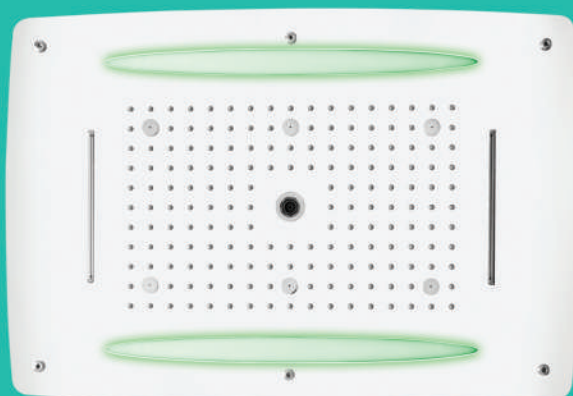

Choose the components that best suit your needs, from the full, rich coverage of a rainhead to the targeted stream of body sprays to the multifunction showerheads.

CODE: EL 9001
MRP:1,25,000/-

SIZE: 800x600mm (32"x24")
FUNCTION: Rain, Four Mist, Dual Cascade, Curtain

SIZE: 680x430mm (27"x17")
FUNCTION: Rain, Four Mist, Dual Cascade, Bubble Massage

DESCRIPTION

SS304 four function concealed ceiling shower with Chromotherapy (RGB) led light which includes wall-mounted control panel for LED Light and installation kit (Require electric point)