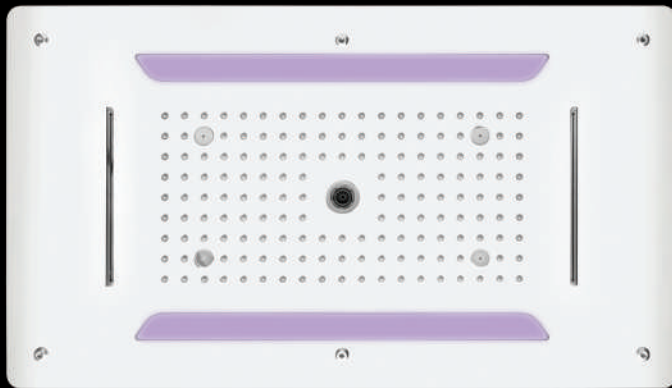

MRP:1,415/-

EL 6012

FUNCTION:
Push Button Spout

MRP:5,850/-

**TOTAL MRP
1,64,315/-**

EL
9004

SIZE: 725x425mm (29"x17")
FUNCTION: Rain, Six Mist, Dual Cascade,
Rain-Column

MRP:1,00,000/-

EL 7007

SIZE: 50mm
FUNCTION:
Rain, Mist, Massage,
Rain-mist, Rain-massage

MRP:18,800/-

EL 1019

FUNCTION:
Six function thermostatic diverter

MRP:50,000/-

EL 4006

SIZE: (2.4"x7")
FUNCTION:
Brass waterfall spout

MRP:9,200/-

TOTAL MRP
1,78,000/-

**EL
9005**

SIZE: 700x380 (28"x15")
FUNCTION: Rain, Four Mist,
Dual Cascade, Rain-Column

MRP:1,00,000/-

EL 7008

SIZE: 50x50mm
FUNCTION:
Rain, Mist

MRP:12,000/-

EL 1020

FUNCTION:
Six outlet high flow
thermostatic diverter

MRP:33,500/-

FUNCTION:
Mist Hand Shower with Tube and Hook

MRP:1,250/-

EL 6017

FUNCTION:
Brass Button spout

MRP:3,750/-