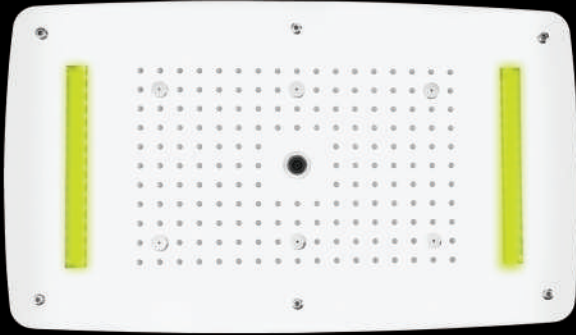

SIZE: 680x430mm (27"x17")
FUNCTION: Rain, Four Mist, Dual Cascade, Bubble Massage

DESCRIPTION

SS304 four function concealed ceiling shower with Chromotherapy (RGB) led light which includes wall-mounted control panel for LED Light and installation kit (Require electric point)

CODE: EL 9003
MRP:1,00,000/-

SIZE: 700x480mm (28"x19")
FUNCTION: Rain, Six Mist, Dual Cascade, Rain-Column

DESCRIPTION

SS304 four function concealed ceiling shower with Chromotherapy (RGB) LED Light which includes Remote Control for LED Light and installation kit (Require electric point)

CODE: EL 9004
MRP:1,00,000/-

SIZE: 725x425mm (29"x17")
FUNCTION: Rain, Six Mist, Dual Cascade, Rain-Column

DESCRIPTION

SS304 four function concealed ceiling shower with Chromotherapy (RGB) LED Light which includes Remote Control for LED Light and installation kit (Require electric point)