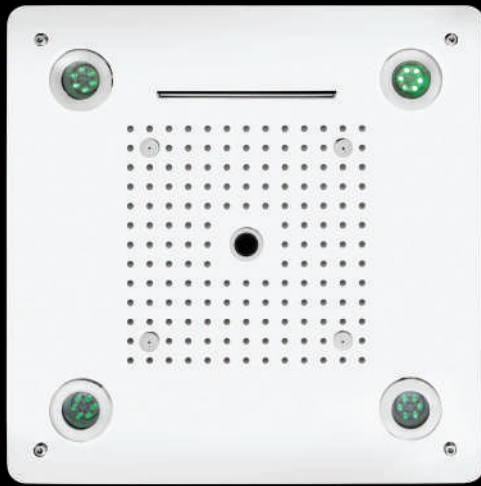

FUNCTION:
Brass plus abs
concealed body jet

MRP:18,800/-

FUNCTION:
Five function Hand Shower with
Tube and Hook

MRP:1,215/-

EL 6017

FUNCTION:
Brass Button spout

MRP:3,750/-

**TOTAL MRP
1,40,765/-**

EL
9009

SIZE: 500x500mm (20"x20")
FUNCTION: Rain, Four Mist,
Cascade, Rain-Column

MRP:58,500/-

EL 1001

FUNCTION:
Six function digital touch diverter

MRP:1,50,000/-

EL 7003

FUNCTION:
Brass plus abs concealed body shower