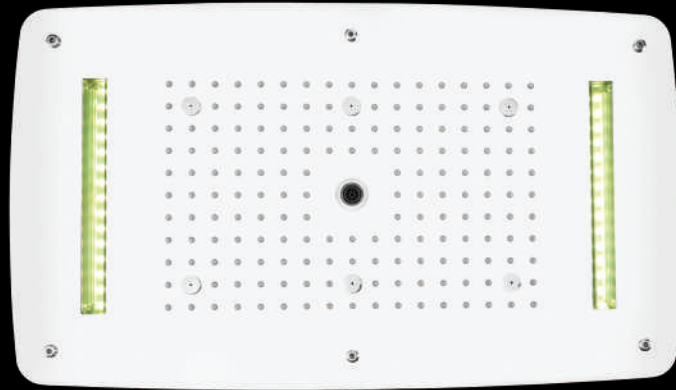

MRP:1,415/-

EL 6012

FUNCTION:
Push Button Spout

MRP:5,850/-

**TOTAL MRP
1,64,315/-**

EL
9004

SIZE: 725x425mm (29"x17")
FUNCTION: Rain, Six Mist, Dual Cascade,
Rain-Column

MRP:1,00,000/-

EL 7007

SIZE: 50mm
FUNCTION:
Rain, Mist, Massage,
Rain-mist, Rain-massage

MRP:18,800/-

EL 1019

FUNCTION:
Six function thermostatic diverter

MRP:50,000/-

EL 4006

SIZE: (2.4"x7")
FUNCTION:
Brass waterfall spout