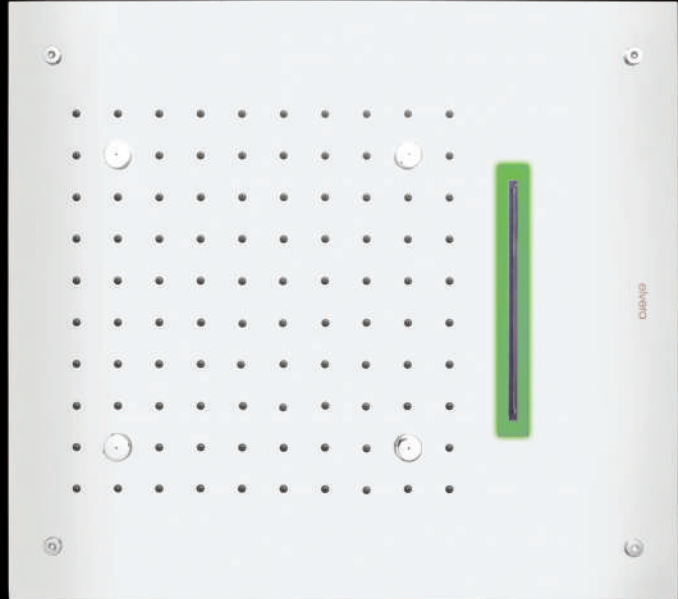

DESCRIPTION

SS304 two function concealed ceiling shower with installation kit

CODE: EL 9014
MRP:38,500/-

SIZE: 450x400mm (18"x16")
FUNCTION: Rain, Four Mist, Cascade

DESCRIPTION

SS304 three function concealed ceiling shower with Chromotherapy (RGB) LED Light which includes Remote Control for LED Light and installation kit (Require electric point)