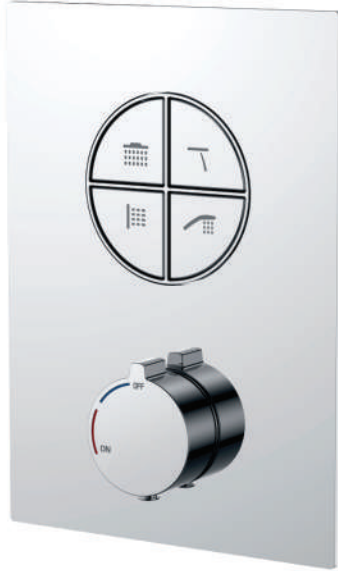

CODE: EL 1010 BLK
BLACK
MRP:47,000/-

CODE: EL 1011 RG
ROSE GOLD
MRP:47,000/-

CODE: EL 1012 G
GOLD
MRP:47,000/-

4 OUTLET

DESCRIPTION

Four outlet high flow button hot and cold diverter

CODE: EL 1013
CHROME
MRP:38,500/-