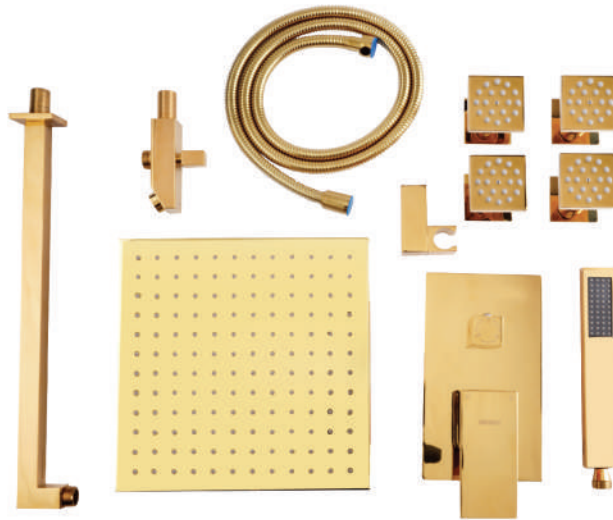

DESCRIPTION

10x10 brass shower with 16 inch brass shower arm, two outlet hot and cold diverter, brass hand shower with tube and brass hook and brass button spout.

CODE: EL 1036 GG
MRP:33,500/-

DESCRIPTION

10" shower with 16 inch shower arm, three outlet diverter, belbow outlet, hand shower, tube and spout.

CODE: EL 1035 BLK
MRP:57,000/-

DESCRIPTION

10x10 brass shower with 16 inch brass shower arm, three outlet hot and cold diverter, 2 function brass body jet rain and mist, brass hand shower with tube and brass hook and brass button spout.

CODE: EL 1035 G
MRP:57,000/-

DESCRIPTION

10x10 brass shower with 16 inch brass shower arm, three outlet hot and cold diverter, 2 function brass body jet rain and mist, brass hand shower with tube and brass hook and brass button spout.