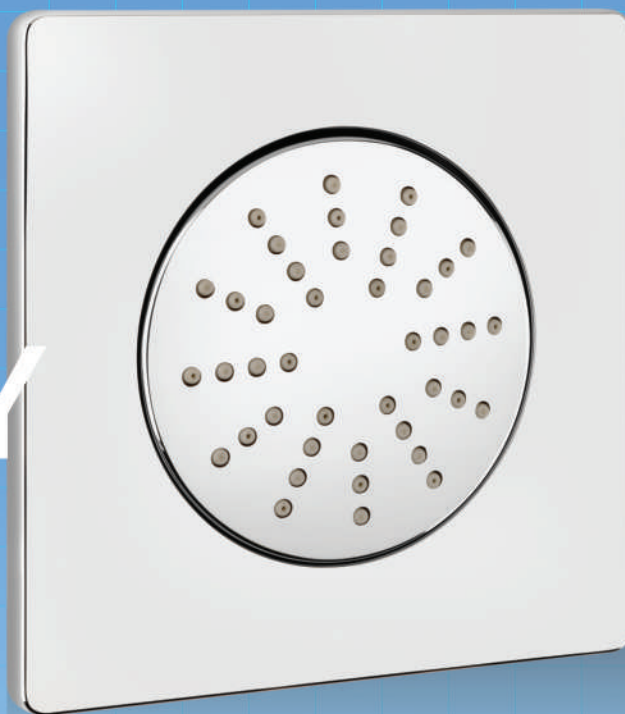

BODY

JET

CODE: EL 7001
MRP:4,700/-

SIZE: 140x140mm
DESCRIPTION
Brass plus abs concealed body jet