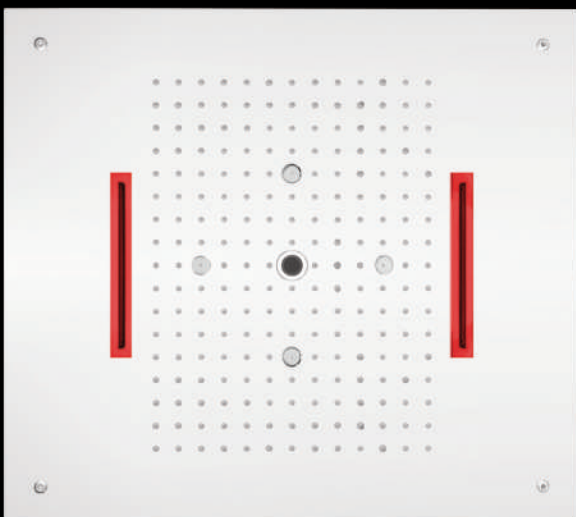

CODE: EL 9007
MRP:67,000/-

SIZE: 550x500mm (22"x20")
FUNCTION: Rain, Four Mist, Dual Cascade, Rain-Column

DESCRIPTION

SS304 four function concealed ceiling shower with Chromotherapy (RGB) LED Light which includes Remote Control for LED Light and installation kit (Require electric point)

RAIN, WATERFALL