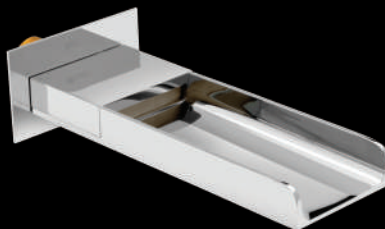

MRP:9,200/-

FUNCTION:
Waterfall Spout

**TOTAL MRP
1,24,200/-**

DESIGNS THAT
REDEFINE ELEGANCE

EL
9016

SIZE: 370x250mm (15"x10")
FUNCTION: Rain, Four Mist, Cascade

MRP:22,500/-

EL 1013

FUNCTION:
Four function button
Hot and Cold Diverter

MRP:38,500/-

EL 4006

SIZE: (2.4"x7")
FUNCTION:
Brass waterfall spout

MRP:9,200/-

**TOTAL MRP
70,200/-**

EL
9011

SIZE: 480x330mm (19"x13")
FUNCTION: