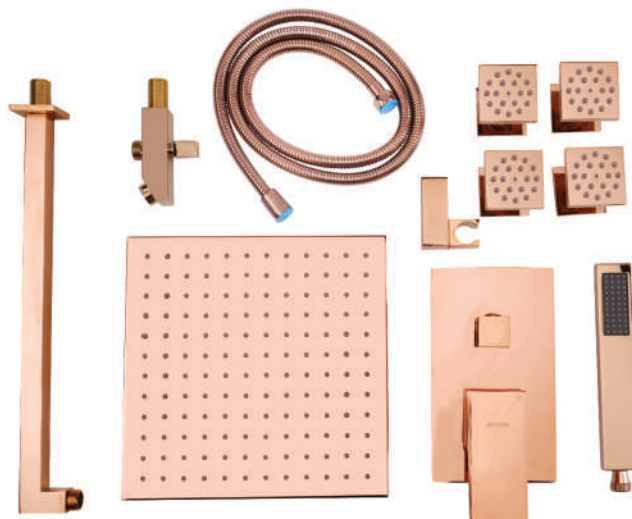

CODE: EL 1034 G
MRP:37,000/-

DESCRIPTION

10x10 brass shower with 16 inch brass shower arm, two outlet hot and cold diverter, brass hand shower with tube and brass hook and brass button spout.

CODE: EL 1034 RG
MRP:37,000/-

DESCRIPTION

10x10 brass shower with 16 inch brass shower arm, two outlet hot and cold diverter, brass hand shower with tube and brass hook and brass button spout.

CODE: EL 1036 GG
MRP:33,500/-

DESCRIPTION

10" shower with 16 inch shower arm, three outlet diverter, belbow outlet, hand shower, tube and spout.

CODE: EL 1035 BLK
MRP:57,000/-

DESCRIPTION

10x10 brass shower with 16 inch brass shower arm, three outlet hot and cold diverter, 2 function brass body jet rain and mist, brass hand shower with tube and brass hook and brass button spout.

CODE: EL 1035 G
MRP:57,000/-

DESCRIPTION

10x10 brass shower with 16 inch brass shower arm, three outlet hot and cold diverter, 2 function brass body jet rain and mist, brass hand shower with tube and brass hook and brass button spout.