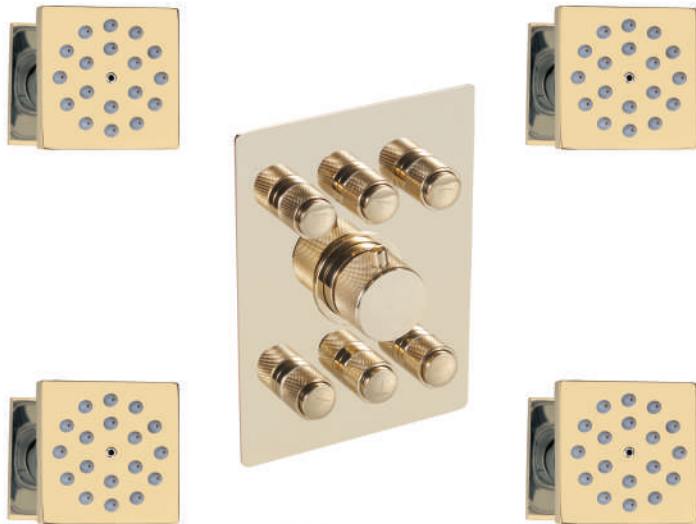

Rain brass shower with tube and brass hook

MRP:8,750/-

EL 6019 RG

FUNCTION:
Brass Button spout

MRP:5,450/-

TOTAL MRP
1,85,200/-

EL
9027
G

SIZE: 550x500mm (22"x20")
FUNCTION: Rain, Four Mist, Dual Cascade

MRP:84,000/-

EL 1007 G

FUNCTION:
Six outlet high flow button
thermostatic diverter with flow control

MRP:67,000/-

EL 7014 G

FUNCTION: Two function open body jet
Rain and Mist

MRP:20,000/-

EL 8020 G