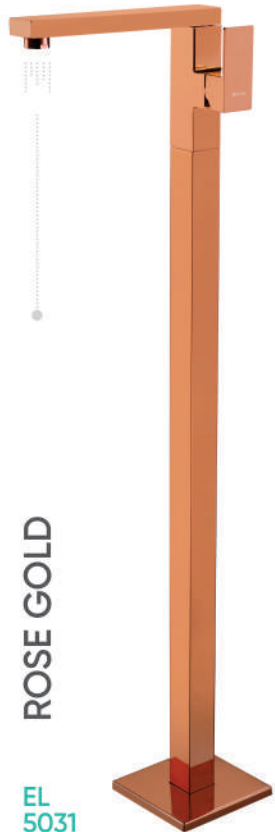

EL
5027

ROSE GOLD

MRP:26,750/-

EL
5028

GOLD

MRP:26,750/-

STANDING BASIN < FAUCET

CHROME

EL
5029

MRP:58,500/-

BLACK

EL
5030

MRP:67,000/-

ROSE GOLD

EL
5031

MRP:67,000/-

GOLD

EL
5032

MRP:67,000/-

DESCRIPTION
Floor Mounted Basin Mixer
SIZE: 1070mm (42.8")

KITCHEN PULLOUT FAUCET

DESCRIPTION
Two Flow Single Lever Kitchen Pullout Mixer
SIZE: 360mm (14")

MRP:20,000/-
DESCRIPTION
Black And Red Expandable Push Button
Two Flow Single Lever Kitchen Pullout Mixer

EL
6001

MRP:750/-

DESCRIPTION
Brass Angle Cock

BLACK

EL
6002

MRP:1,425/-

DESCRIPTION
Brass Angle Cock

ROSE GOLD