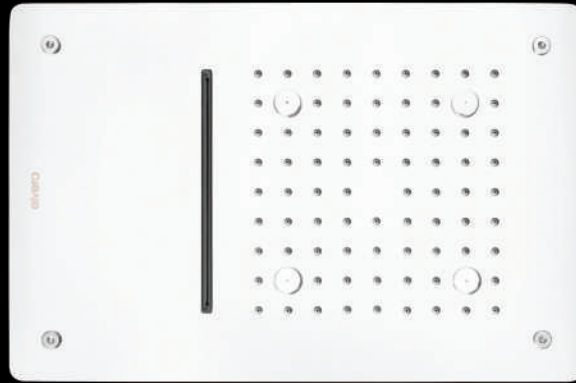

RAIN WATERFALL, MIST

CODE: EL 9016
MRP:22,500/-

SIZE: 370x250mm (15"x10")
FUNCTION: Rain, Four Mist, Cascade

DESCRIPTION
SS304 three function concealed ceiling shower with installation kit