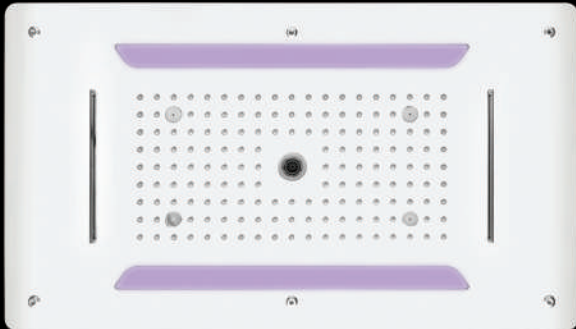

SIZE: 680x430mm (27"x17")
FUNCTION: Rain, Four Mist, Dual Cascade, Bubble Massage

DESCRIPTION

SS304 four function concealed ceiling shower with Chromotherapy (RGB) led light which includes wall-mounted control panel for LED Light and installation kit (Require electric point)

CODE: EL 9003
MRP:1,00,000/-

SIZE: 700x480mm (28"x19")
FUNCTION: Rain, Six Mist, Dual Cascade, Rain-Column

DESCRIPTION

SS304 four function concealed ceiling shower with Chromotherapy (RGB) LED Light which includes Remote Control for LED Light and installation kit (Require electric point)

CODE: EL 9004
MRP:1,00,000/-

SIZE: 725x425mm (29"x17")
FUNCTION: Rain, Six Mist, Dual Cascade, Rain-Column

DESCRIPTION

SS304 four function concealed ceiling shower with Chromotherapy (RGB) LED Light which includes Remote Control for LED Light and installation kit (Require electric point)