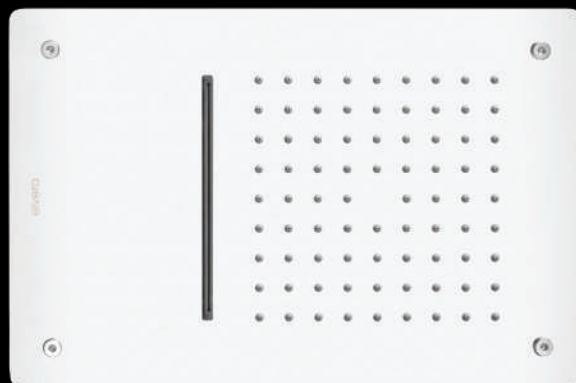

CODE: EL 9018
MRP:14,250/-

SIZE: 370x250mm (15"x10")
FUNCTION: Rain, Waterfall

DESCRIPTION
SS304 two function concealed ceiling shower with installation kit