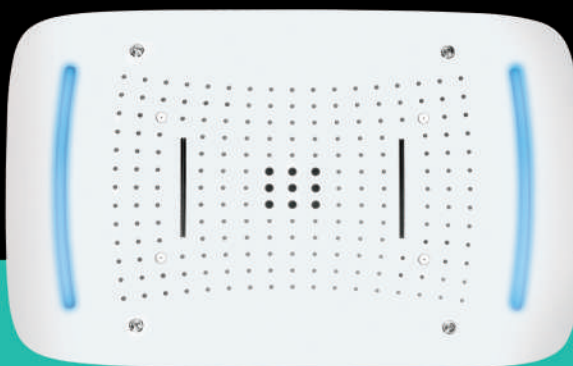

CODE: EL 9002
MRP:1,25,000/-

SIZE: 680x430mm (27"x17")
FUNCTION: Rain, Four Mist, Dual Cascade, Bubble Massage

DESCRIPTION

SS304 four function concealed ceiling shower with Chromotherapy (RGB) led light which includes wall-mounted control panel for LED Light and installation kit (Require electric point)