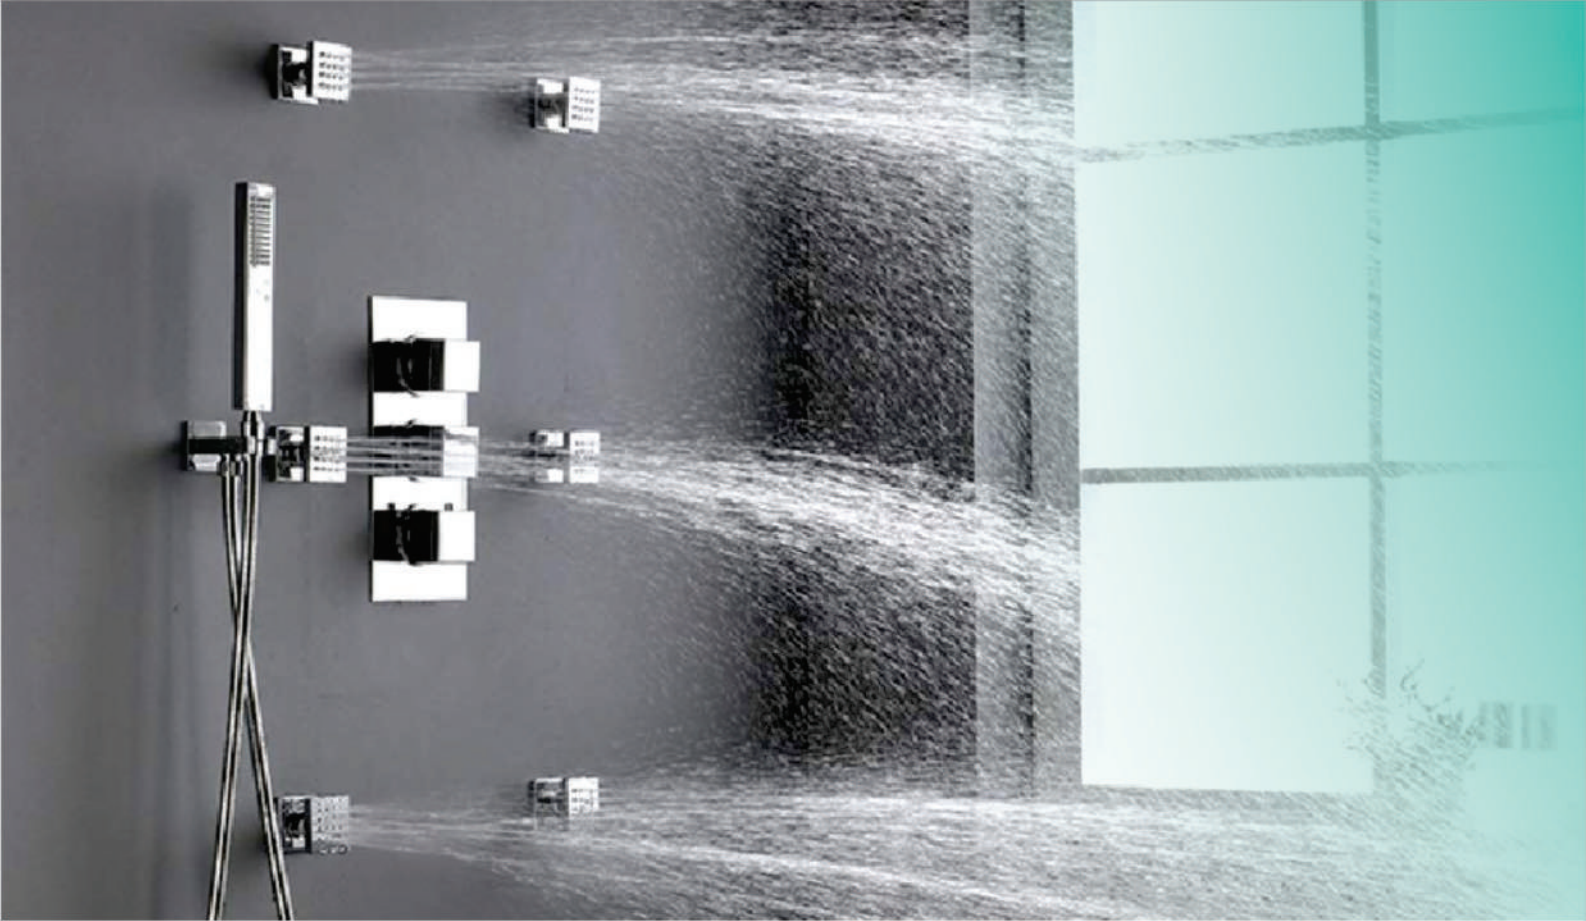

BODY JET

CODE: EL 7012 BLK
MRP:5,000/-

SIZE: 50x50mm
FUNCTION: Rain, Mist

DESCRIPTION

Black two function brass open body jet

CODE: EL 7013 RG
MRP:5,000/-

SIZE: 50x50mm
FUNCTION: Rain, Mist

DESCRIPTION

Rose Gold two function brass open body jet

CODE: EL 7014 G
MRP:5,000/-

SIZE: 50x50mm
FUNCTION: Rain, Mist

DESCRIPTION

Gold two function brass open body jet