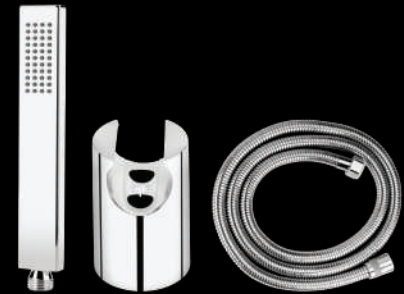

MRP:20,000/-

FUNCTION:
Five function Hand Shower with
Tube and Hook

MRP:1,215/-

EL 6017

FUNCTION:
Brass Button spout

MRP:3,750/-

TOTAL MRP
2,33,465/-

EL 9008

SIZE: 550x500mm (22"x20")
FUNCTION: Rain, Four Mist,
Dual Cascade

MRP:45,000/-

EL 7004

FUNCTION: Open body jet

MRP:10,500/-

EL 1020

FUNCTION:
Six outlet high flow
thermostatic diverter

MRP:33,500/-

EL 8017

FUNCTION:
Brass Hand Shower with Tube and Hook

MRP:2,100/-

EL 6012

FUNCTION:
Button spout

MRP:5,850/-

**TOTAL MRP
96,950/-**

EL
9010