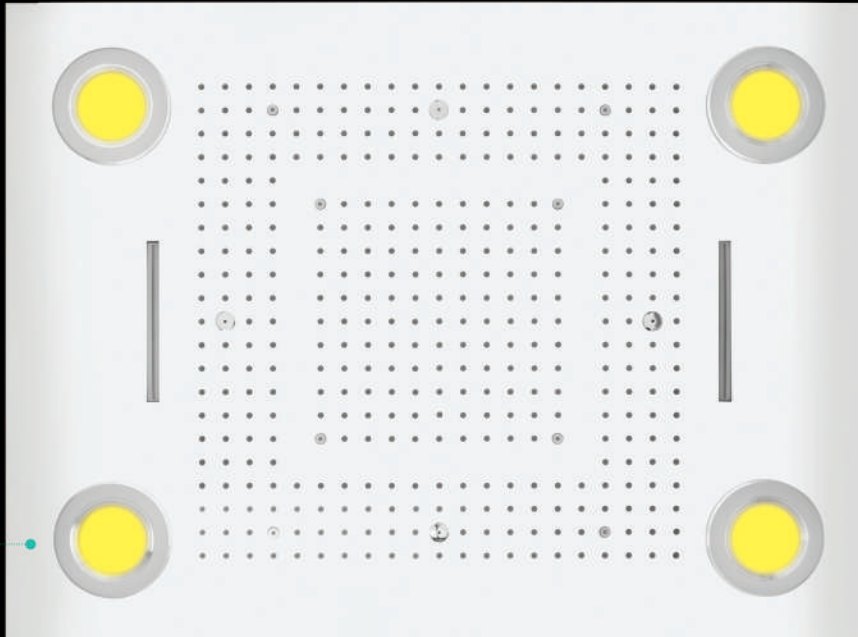

CODE: EL 9001
MRP:1,25,000/-

SIZE: 800x600mm (32"x24")
FUNCTION: Rain, Four Mist, Dual Cascade, Curtain

DESCRIPTION

SS304 four function concealed ceiling shower with Chromotherapy (RGB) LED Light which includes Remote Control for led light and installation kit (Require electric point)