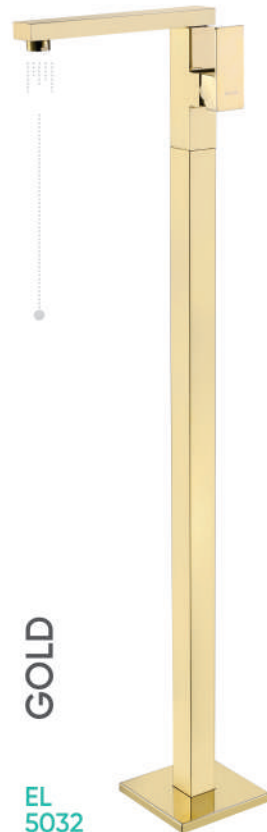

EL
5027

ROSE GOLD

MRP:26,750/-

EL
5028

GOLD

MRP:26,750/-

STANDING BASIN < FAUCET

CHROME

EL
5029

MRP:58,500/-

BLACK

EL
5030

MRP:67,000/-

ROSE GOLD

EL
5031

MRP:67,000/-

GOLD

EL
5032

MRP:67,000/-

DESCRIPTION
Floor Mounted Basin Mixer
SIZE: 1070mm (42.8")

KITCHEN PULLOUT FAUCET

DESCRIPTION
Two Flow Single Lever Kitchen Pullout Mixer
SIZE: 360mm (14")

MRP:20,000/-
DESCRIPTION
Black And Red Expandable Push Button
Two Flow Single Lever Kitchen Pullout Mixer

EL
6001

MRP:750/-

DESCRIPTION
Brass Angle Cock

BLACK

EL
6002

MRP:1,425/-

DESCRIPTION
Brass Angle Cock

ROSE GOLD