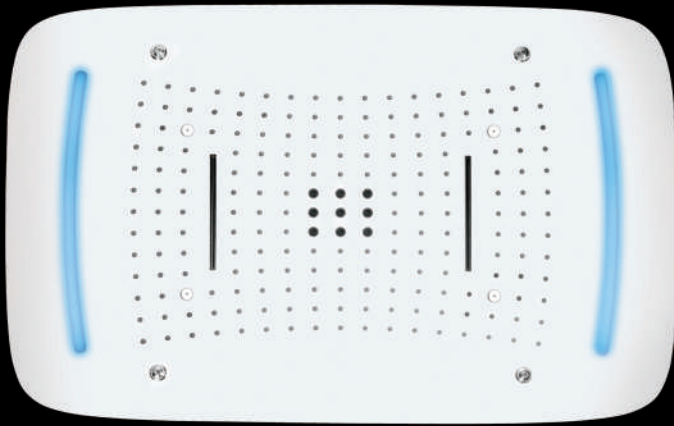

EL 6017

FUNCTION:
Brass Button spout

MRP:3,750/-

**TOTAL MRP
1,95,165/-**

EL
9002

SIZE: 680x430mm (27"x17")
FUNCTION: Rain, Four Mist, Dual Cascade,
Bubble Massage

MRP:1,25,000/-

EL 7004