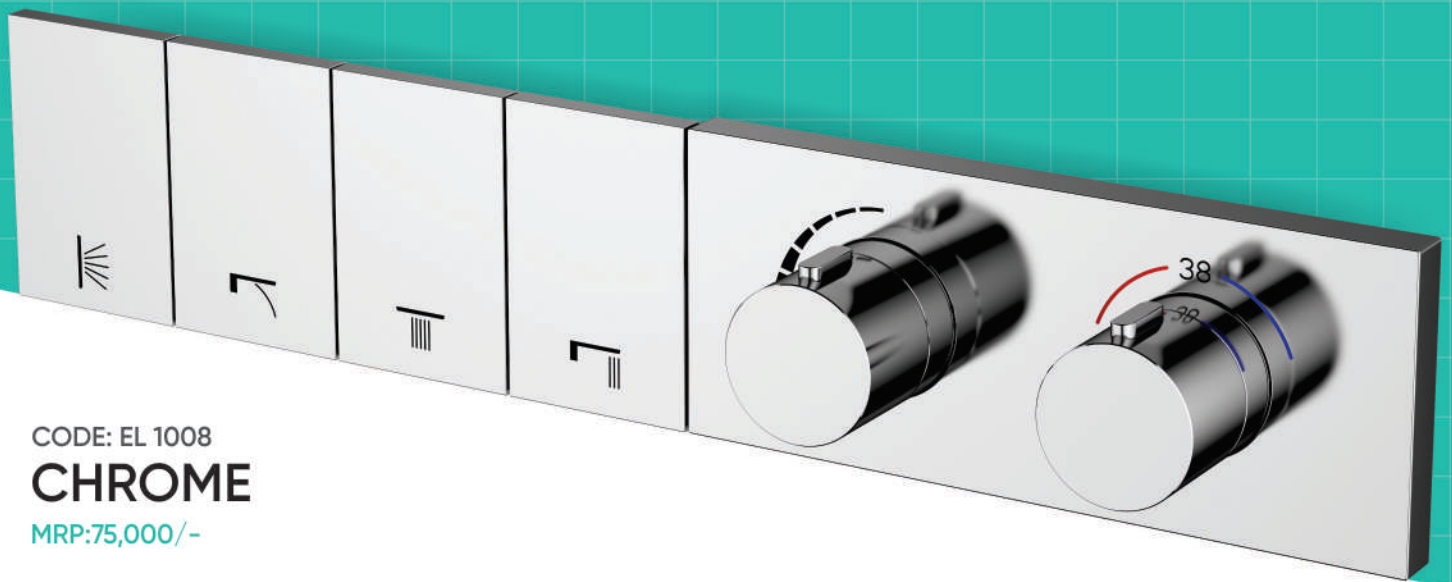

CODE: EL 1006 RG
ROSE GOLD
MRP:67,000/-

CODE: EL 1007 G
GOLD
MRP:67,000/-

Button DIVERTER

4 OUTLET

DESCRIPTION

Four outlet high flow button thermostatic diverter with volume control

CODE: EL 1008

CHROME