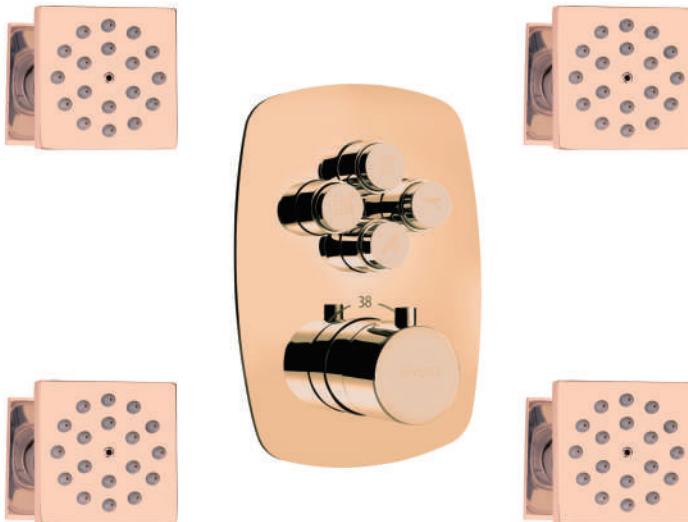

EL 1010 BLK

FUNCTION:
Four outlet high flow button
thermostatic diverter

MRP:47,000/-

EL 7012 BLK

Two function open body jet
Rain and Mist

MRP:20,000/-

EL 8018 BLK

Rain Brass Square Hand Shower
with Tube and Brass Hook

MRP:8,750/-

EL 6018 BLK

FUNCTION:
Black Button spout

MRP:5,450/-

**TOTAL MRP
1,13,200/-**

EL
9029
RG

SIZE: 480x330mm (19"x13")
FUNCTION: Rain, Four Mist

MRP:32,000/-

EL 1011 RG

FUNCTION:
Four outlet high flow button
thermostatic diverter

MRP:47,000/-

EL 7013 RG

Two function open body jet
Rain and Mist

MRP:20,000/-

EL 8019 RG

Rain Brass Square Hand Shower
with Tube and Brass Hook