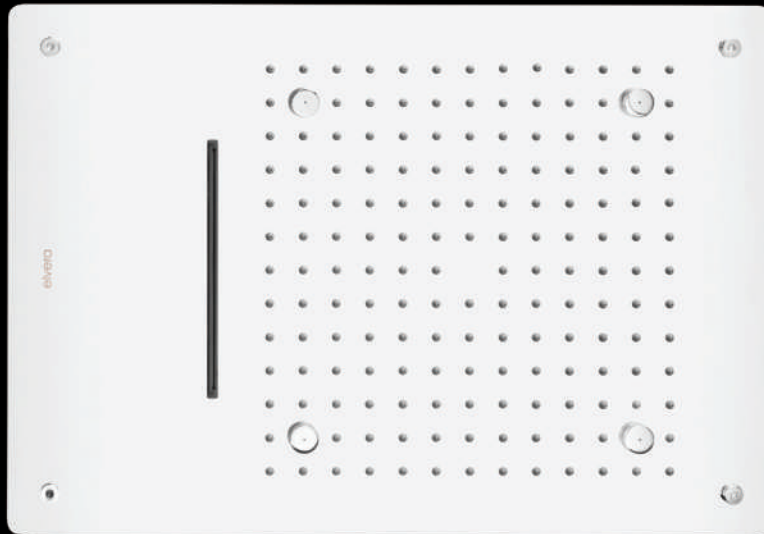

MRP:9,200/-

FUNCTION:
Waterfall Spout

**TOTAL MRP
1,24,200/-**

DESIGNS THAT
REDEFINE ELEGANCE

EL
9016

SIZE: 370x250mm (15"x10")
FUNCTION: Rain, Four Mist, Cascade

MRP:22,500/-

EL 1013

FUNCTION:
Four function button
Hot and Cold Diverter

MRP:38,500/-

EL 4006

SIZE: (2.4"x7")
FUNCTION:
Brass waterfall spout

MRP:9,200/-

**TOTAL MRP
70,200/-**

EL
9011

SIZE: 480x330mm (19"x13")
FUNCTION: