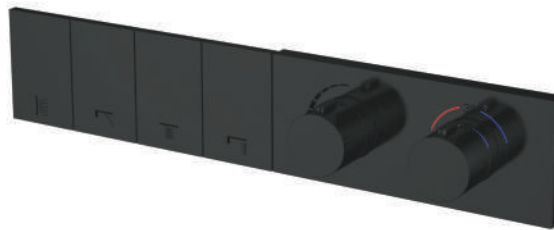

EL 1029 BLK

FUNCTION: Black 4 outlet high flow thermostatic diverter with flow control

MRP:93,000/-