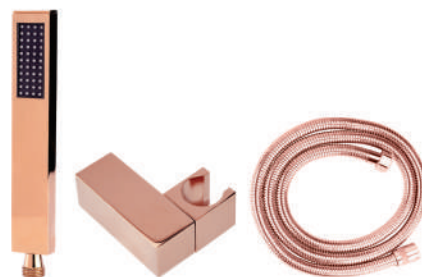

MRP:8,750/-

EL 6018 BLK

FUNCTION:
Black Button spout

MRP:5,450/-

TOTAL MRP
2,01,200/-

ROSE GOLD

EL
9023
RG

SIZE: 550x500mm (22"x20")
FUNCTION: Rain, Four Mist, Dual Cascade,
Rain-column

MRP:1,00,000/-

EL 1006 RG

FUNCTION:
Six outlet high flow button
thermostatic diverter with flow control

MRP:67,000/-

EL 7013 RG

FUNCTION: Two function open body jet
Rain and Mist

MRP:20,000/-

EL 8019 RG

Rain brass shower with tube and brass hook

MRP:8,750/-

EL 6019 RG

FUNCTION:
Brass Button spout

MRP:5,450/-

**TOTAL MRP
2,01,200/-**

EL
9024
G

SIZE: 550x500mm (22"x20")
FUNCTION: Rain, Four Mist, Dual Cascade,
Rain-column