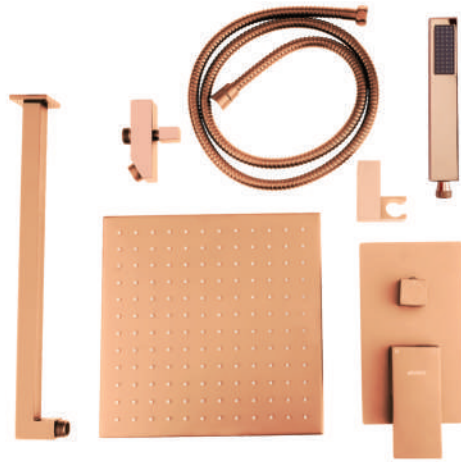

MRP:2,100/-

EL 6017

FUNCTION:
Brass Button spout

MRP:3,750/-

TOTAL MRP
75,850/-

CODE: EL 1034 BLK
MRP:37,000/-

DESCRIPTION

10x10 brass shower with 16 inch brass shower arm, two outlet hot and cold diverter, brass hand shower with tube and brass hook and brass button spout.

CODE: EL 1034 G
MRP:37,000/-

DESCRIPTION

10x10 brass shower with 16 inch brass shower arm, two outlet hot and cold diverter, brass hand shower with tube and brass hook and brass button spout.

CODE: EL 1034 RG
MRP:37,000/-

DESCRIPTION

10x10 brass shower with 16 inch brass shower arm, two outlet hot and cold diverter, brass hand shower with tube and brass hook and brass button spout.

CODE: EL 1036 GG
MRP:33,500/-

DESCRIPTION