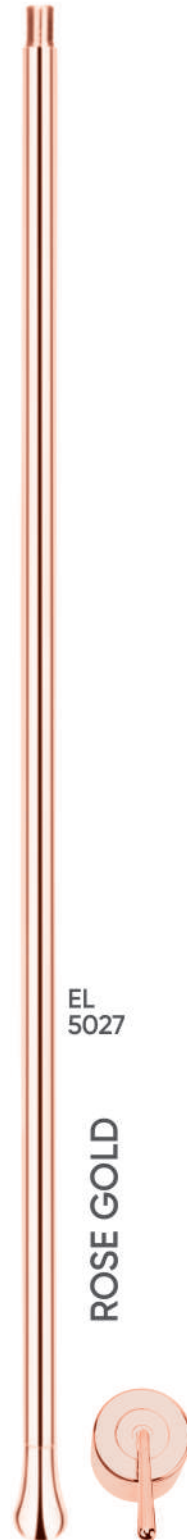

EL
5027

ROSE GOLD

MRP:26,750/-