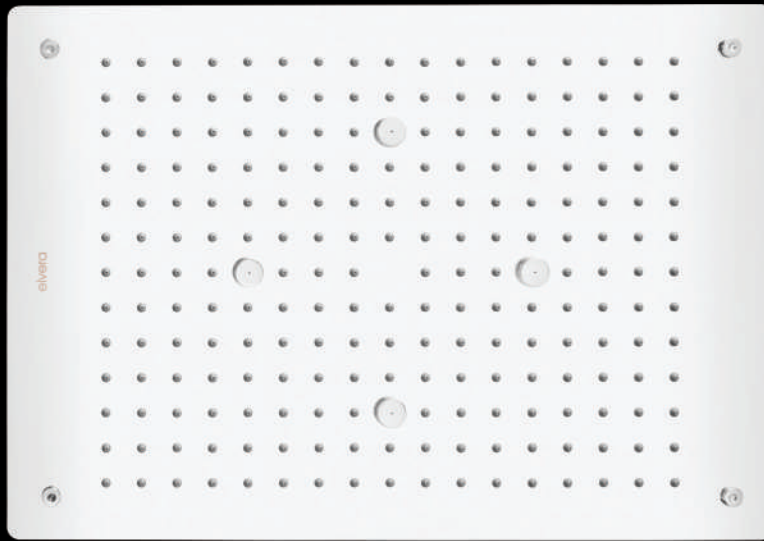

EL
9012

SIZE: (19" X 13")
FUNCTION: Rain, Mist

MRP:20,000/-