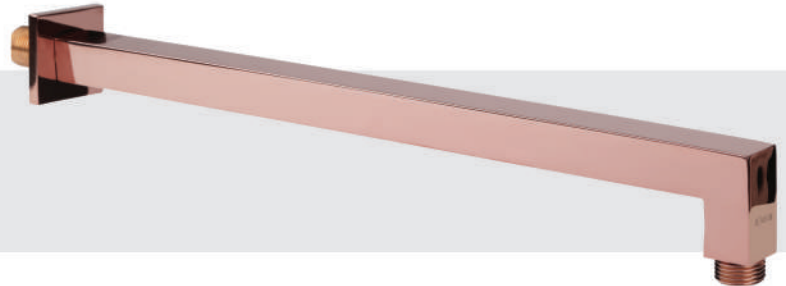

CODE: EL 8034
MRP:8,400/-

DESCRIPTION
SS304 Rain Shower

SIZE: 10"x10"

CODE: EL 8035 BLK
MRP:13,500/-

DESCRIPTION
Brass Black Shower With Brass 16 Inch Shower Arm

SIZE: 10"x10"

CODE: EL 8036 RG
MRP:13,500/-

DESCRIPTION
Brass Rose Gold Shower With Brass 16 Inch Shower Arm