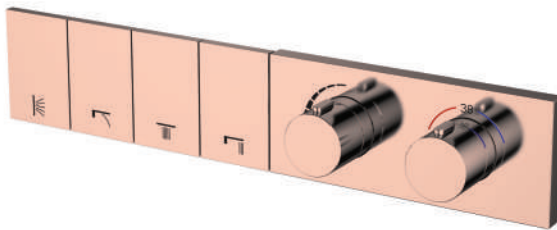

FUNCTION:
Black Button spout

MRP:5,450/-

TOTAL MRP
1,91,200/-

EL
9026
RG

SIZE: 550x500mm (22"x20")
FUNCTION: Rain, Four Mist, Dual Cascade

MRP:84,000/-

EL 1027 RG

FUNCTION: Rose gold 4 outlet high flow thermostatic diverter with flow control