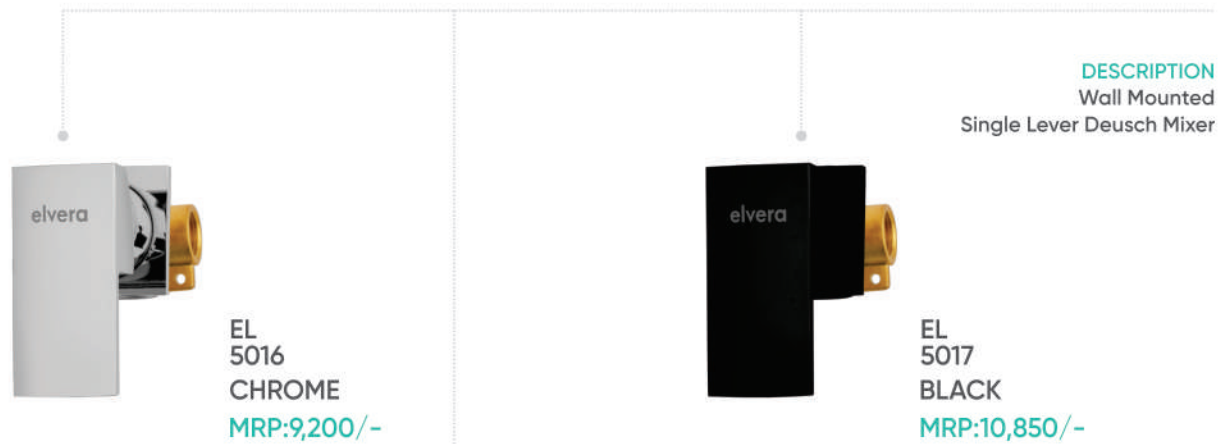

ROSE GOLD

EL
5015

MRP:38,500/-

GOLD

DESCRIPTION
Brass Wall mounted Spout
With Hot and Cold Mixer

SIZE: 700mm

DESCRIPTION
Wall Mounted
Single Lever Deusch Mixer

EL
5016
CHROME
MRP:9,200/-

MRP:10,850/-

EL
5023

MRP:10,850/-

DESCRIPTION
Table Mounted Single Lever Deusch Mixer

CODE: EL 5024
MRP:11,750/-

DESCRIPTION
Chrome Wall mounted Push Button Deusch Mixer

CEILING BASIN > FAUCET

DESCRIPTION