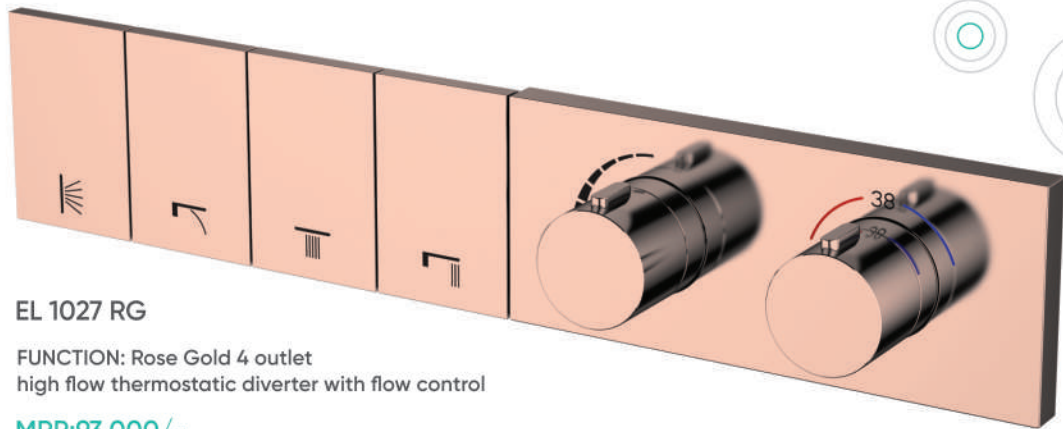

EL 1027 RG

FUNCTION: Rose Gold 4 outlet high flow thermostatic diverter with flow control

MRP:93,000/-