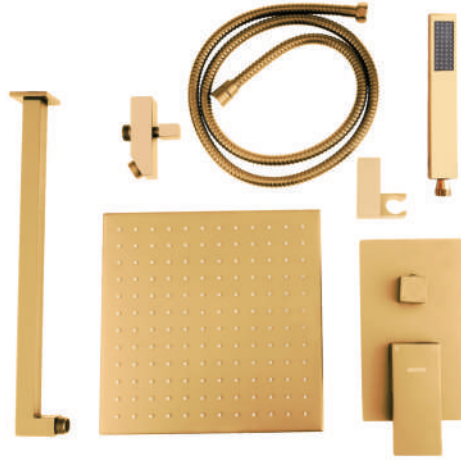

EL
9012

SIZE: (19" X 13")
FUNCTION: Rain, Mist

MRP:20,000/-

EL 1030

FUNCTION:
3 function glass diverter with
thermostatic and flow control

MRP:50,000/-

EL 8017

FUNCTION: Brass Hand Shower
with Tube and Hook

MRP:2,100/-

EL 6017

FUNCTION:
Brass Button spout

MRP:3,750/-

TOTAL MRP
75,850/-

CODE: EL 1034 BLK
MRP:37,000/-

DESCRIPTION

10x10 brass shower with 16 inch brass shower arm, two outlet hot and cold diverter, brass hand shower with tube and brass hook and brass button spout.

CODE: EL 1034 G
MRP:37,000/-

DESCRIPTION

10x10 brass shower with 16 inch brass shower arm, two outlet hot and cold diverter, brass hand shower with tube and brass hook and brass button spout.

CODE: EL 1034 RG
MRP:37,000/-