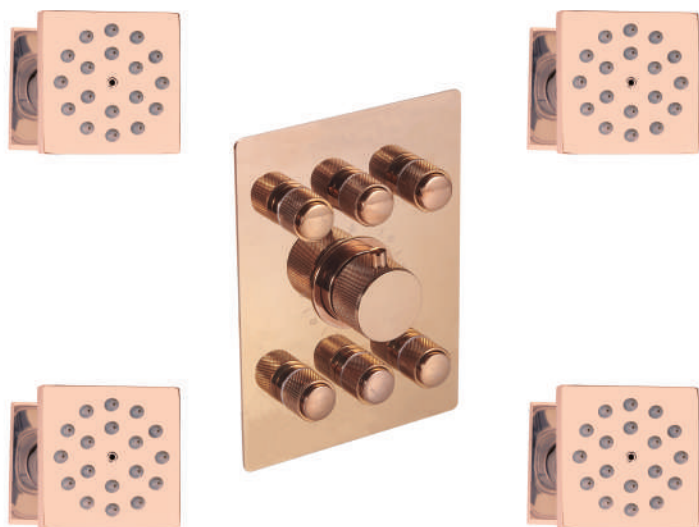

MRP:8,750/-

EL 6018 BLK

FUNCTION:
Black Button spout

MRP:5,450/-

TOTAL MRP
2,01,200/-

ROSE GOLD

EL
9023
RG

SIZE: 550x500mm (22"x20")
FUNCTION: Rain, Four Mist, Dual Cascade,
Rain-column

MRP:1,00,000/-

EL 1006 RG

FUNCTION:
Six outlet high flow button
thermostatic diverter with flow control

MRP:67,000/-

EL 7013 RG

FUNCTION: Two function open body jet
Rain and Mist

MRP:20,000/-

EL 8019 RG