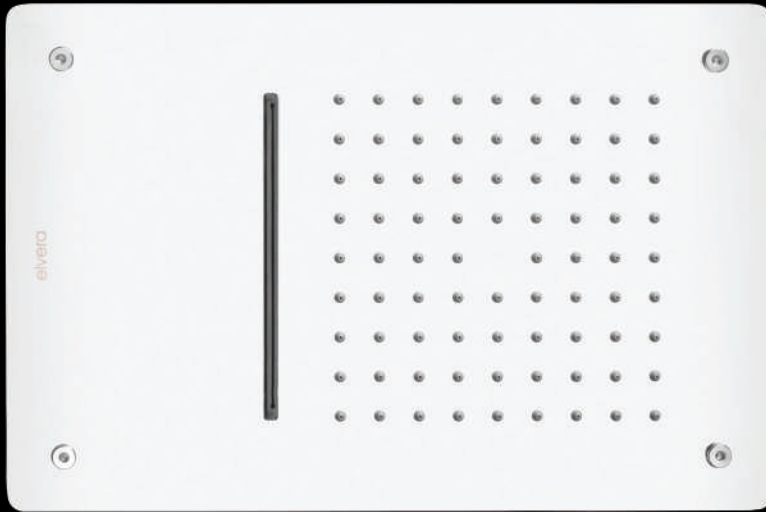

MRP:21,750/-

EL 4004

SIZE: (8" X 6")
FUNCTION:
Brass waterfall spout

MRP:11,000/-

TOTAL MRP
47,000/-

EL
9018

SIZE: (15" X 10")
FUNCTION: Rain, Waterfall

MRP:14,250/-