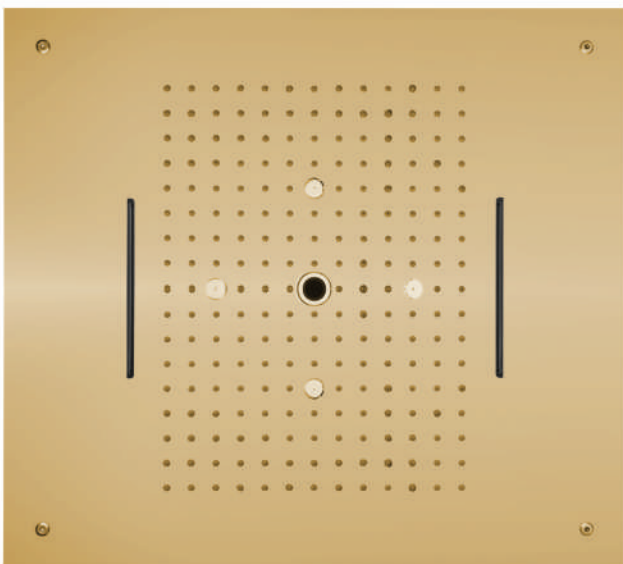

SIZE: 550x500mm (22"x20")

FUNCTION: Rain, Four Mist, Dual Cascade, Rain-column

DESCRIPTION

Rose Gold SS304 Four function concealed ceiling shower with installation kit.

CODE: EL 9024 G

MRP:1,00,000/-

SIZE: 550x500mm (22"x20")