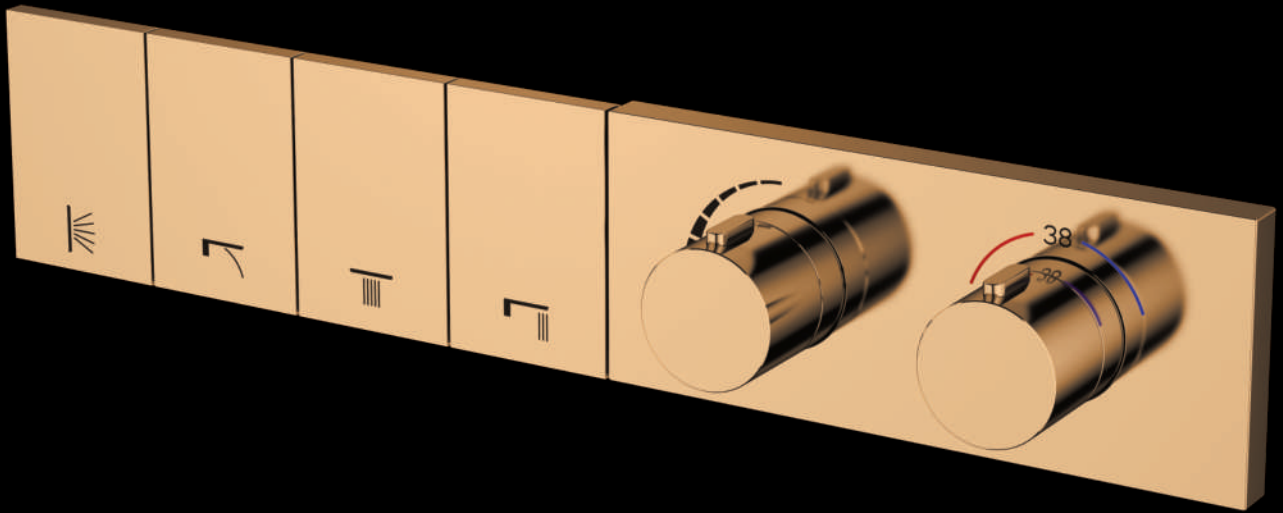

RE-TUNE
YOUR LIFE