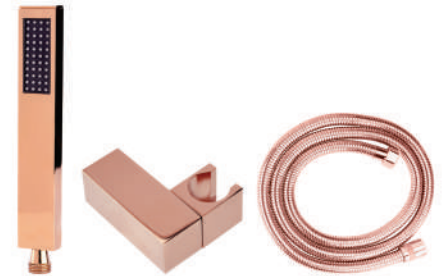

MRP:5,450/-

**TOTAL MRP
66,200/-**

EL
9032
RG

SIZE: 480x330mm (19"x13")
FUNCTION: Rain, Cascade

MRP:32,000/-

CODE: EL 1025 RG

FUNCTION:
Three/Two outlet
Rose Gold Hot & Cold diverter

MRP:20,000/-

EL 8019 RG

FUNCTION: Rain
Rose gold brass hand shower
with tube and hook

MRP:8,750/-

EL 6019 RG

FUNCTION:
Rose Gold Button spout

MRP:5,450/-

TOTAL MRP
66,200/-

EL
9030
G