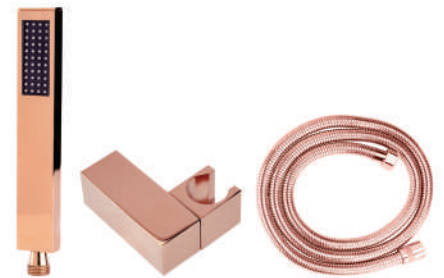

MRP:8,750/-

EL 6018 BLK

FUNCTION:
Black Button spout

MRP:5,450/-

**TOTAL MRP
1,13,200/-**

EL
9029
RG

SIZE: 480x330mm (19"x13")
FUNCTION: Rain, Four Mist

MRP:32,000/-

EL 1011 RG

FUNCTION:
Four outlet high flow button
thermostatic diverter

MRP:47,000/-

EL 7013 RG

Two function open body jet
Rain and Mist

MRP:20,000/-

EL 8019 RG

Rain Brass Square Hand Shower
with Tube and Brass Hook

MRP:8,750/-

EL 6019 RG

FUNCTION:
Rose Gold Button spout

MRP:5,450/-

TOTAL MRP
1,13,200/-

EL
9030
G

SIZE: 480x330mm (19"x13")
FUNCTION: Rain, Four Mist

MRP:32,000/-

EL 1012 G

FUNCTION:
Four outlet high flow button
thermostatic diverter

MRP:47,000/-

EL 7014 G

Two function open body jet
Rain and Mist

MRP:20,000/-

EL 8020 G

Rain Brass Square Hand Shower
with Tube and Brass Hook