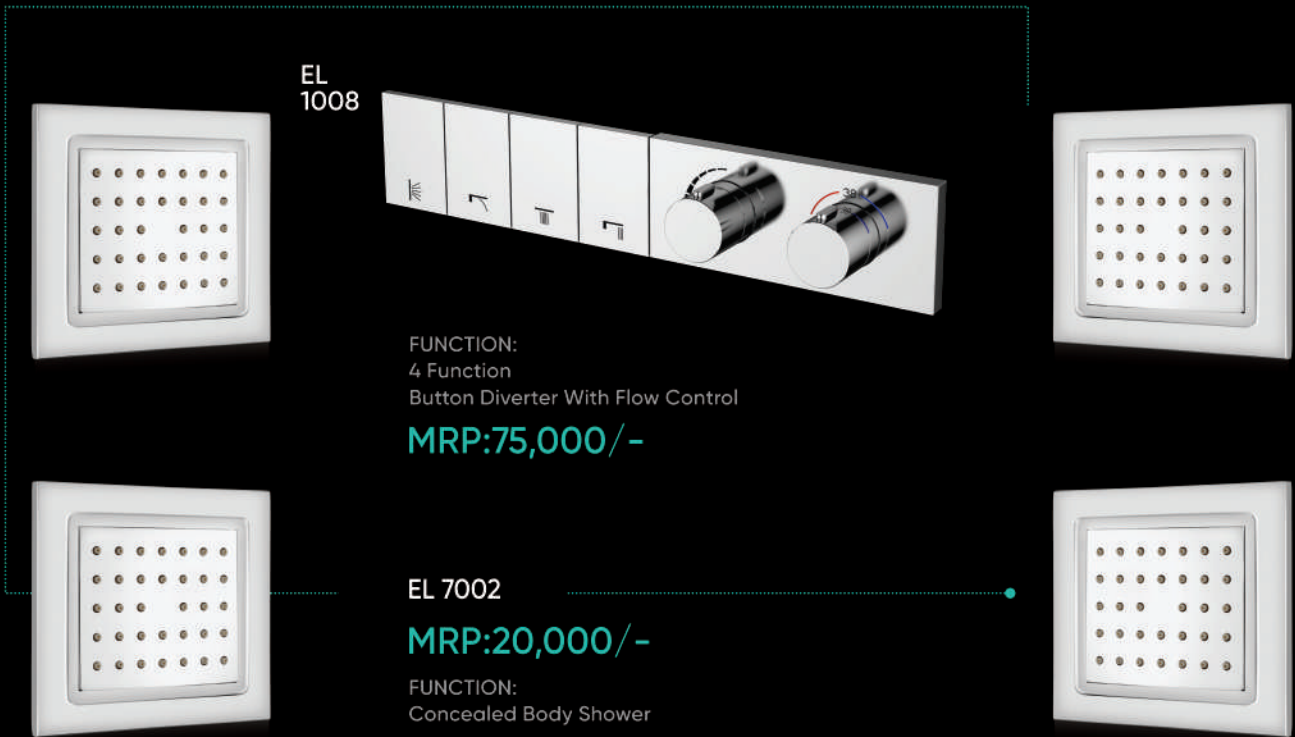

SIZE: (6" X 4")

FUNCTION: Waterfall Spout

MRP:9,200/-

TOTAL MRP
72,400/-

EL
9013

MRP:20,000/-

SIZE: (19" X 13")

FUNCTION:

Rain, Cascade Two Function Shower

EL
1008

FUNCTION:
4 Function
Button Diverter With Flow Control

MRP:75,000/-

EL 7002

MRP:20,000/-

FUNCTION:
Concealed Body Shower

EL
4007