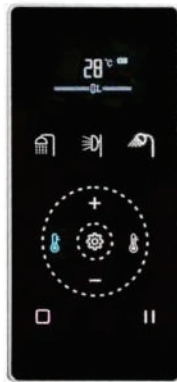

MRP:1,33,333/-

EL 8018 BLK

Rain Brass Square Hand Shower
with Tube and Brass Hook

MRP:8,750/-

EL 6018 BLK

FUNCTION:
Black Button spout

MRP:5,450/-

TOTAL MRP
1,94,533/-

EL
9028
BLK

SIZE: 480x330mm (19"x13")
FUNCTION: Rain, Four Mist

MRP:32,000/-

EL 1003

FUNCTION:
Three function digital touch diverter with flow control and thermostatic which includes control panel and control box, the control panel shows digital display of water flow and temperature.