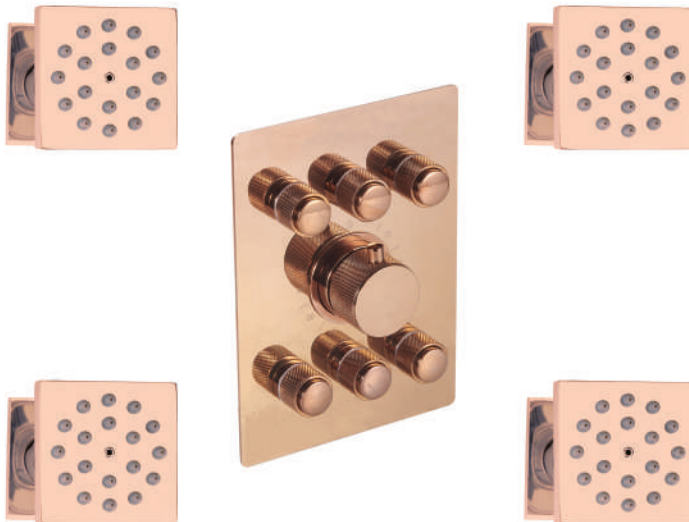

Rain brass shower with tube and brass hook

MRP:8,750/-

EL 6018 BLK

FUNCTION:
Black Button spout

MRP:5,450/-

**TOTAL MRP
1,85,200/-**

EL
9026
RG

SIZE: 550x500mm (22"x20")
FUNCTION: Rain, Four Mist, Dual Cascade

MRP:84,000/-

EL 1006 RG

FUNCTION:
Six outlet high flow button
thermostatic diverter with flow control

MRP:67,000/-

EL 7013 RG

FUNCTION: Two function open body jet
Rain and Mist

MRP:20,000/-

EL 8019 RG