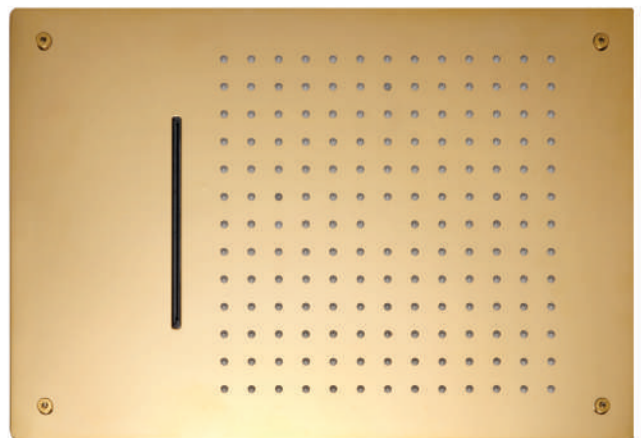

MRP:32,000/-

SIZE: 480x330mm (19"x13")

FUNCTION: Rain, Cascade

DESCRIPTION

Rose Gold SS304 two function concealed ceiling shower with installation kit

WER

CODE: EL 9033 G

MRP:32,000/-

SIZE: 480x330mm (19"x13")

FUNCTION: Rain, Cascade

DESCRIPTION

Gold SS304 two function concealed ceiling shower with installation kit

**& WATERFALL
SHOWER**

SPOUTS

CODE: EL 4001
MRP:17,000/-

SIZE: 400x200mm