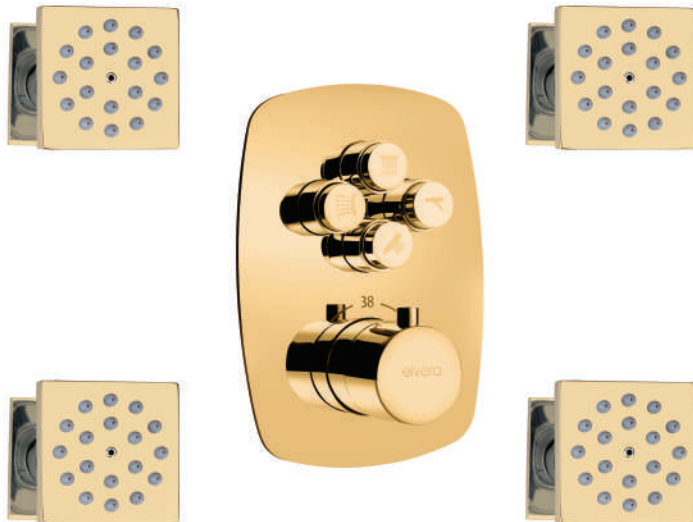

EL 1011 RG

FUNCTION:
Four outlet high flow button
thermostatic diverter

MRP:47,000/-

EL 7013 RG

Two function open body jet
Rain and Mist

MRP:20,000/-

EL 8019 RG

Rain Brass Square Hand Shower
with Tube and Brass Hook

MRP:8,750/-

EL 6019 RG

FUNCTION:
Rose Gold Button spout

MRP:5,450/-

TOTAL MRP
1,13,200/-

EL
9030
G

SIZE: 480x330mm (19"x13")
FUNCTION: Rain, Four Mist

MRP:32,000/-

EL 1012 G

FUNCTION:
Four outlet high flow button
thermostatic diverter

MRP:47,000/-

EL 7014 G

Two function open body jet
Rain and Mist

MRP:20,000/-

EL 8020 G

Rain Brass Square Hand Shower
with Tube and Brass Hook

MRP:8,750/-

EL 6020 G

FUNCTION:
Brass Button spout

MRP:5,450/-

TOTAL MRP
1,13,200/-

EL
9031
BLK

SIZE: 480x330mm (19"x13")
FUNCTION: Rain, Cascade

MRP:32,000/-