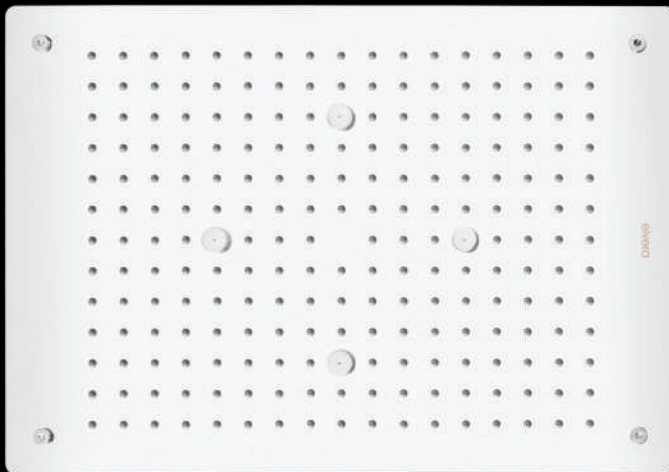

CODE: EL 9012

MRP:20,000/-

SIZE: 480x330mm (19"x13")

FUNCTION: Rain, Four Mist

DESCRIPTION

SS304 two function concealed ceiling shower with installation kit