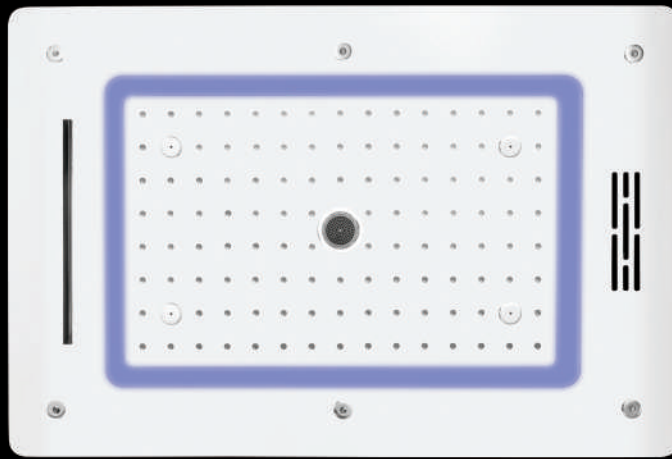

MRP:9,200/-

TOTAL MRP
1,78,000/-

**EL
9005**

SIZE: 700x380 (28"x15")
FUNCTION: Rain, Four Mist,
Dual Cascade, Rain-Column

MRP:1,00,000/-

EL 7008

SIZE: 50x50mm
FUNCTION:
Rain, Mist

MRP:12,000/-

EL 1020

FUNCTION:
Six outlet high flow
thermostatic diverter

MRP:33,500/-

FUNCTION:
Mist Hand Shower with Tube and Hook

MRP:1,250/-

EL 6017

FUNCTION:
Brass Button spout

MRP:3,750/-

**TOTAL MRP
1,50,500/-**

EL
9006

SIZE: 600x400mm (24"x16")
FUNCTION: Rain, Mist, Waterfall,
Rain-Column with Bluetooth connectivity
music system

MRP:1,37,500/-

EL 1001

FUNCTION:
Six function digital touch diverter