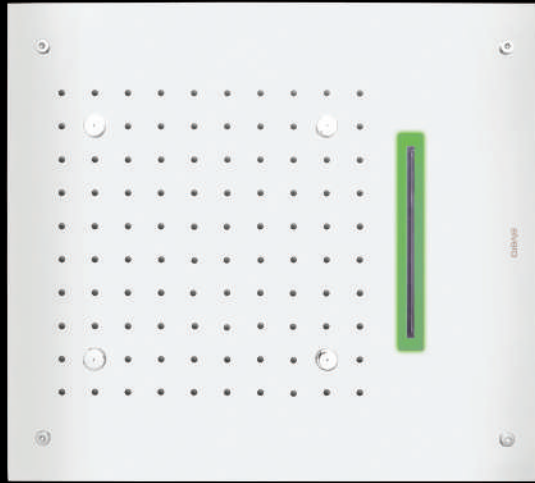

EL 1019

FUNCTION:
Six function thermostatic diverter

MRP:50,000/-

FUNCTION:
Five function Hand Shower with
Tube and Hook

MRP:1,415/-

EL 6017

FUNCTION:
Brass Button spout

MRP:3,750/-

TOTAL MRP
90,565/-

EL
9014

SIZE: 450x400mm (18"x16")
FUNCTION: Rain, Four Mist, Cascade

MRP:38,500/-

EL 1001

FUNCTION:
Six function digital touch diverter

MRP:1,50,000/-

EL 7007

SIZE: 50mm
FUNCTION: Rain, Mist, Massage,
Rain-mist, Rain-massage

MRP:14,100/-

EL 4004

SIZE: (8" X 6")
FUNCTION:
Brass waterfall spout

MRP:11,000/-

TOTAL MRP
2,13,600/-

**EL
9015**

SIZE: 400x400mm (16"x16")
FUNCTION: Rain, Four Mist, Centre Cascade