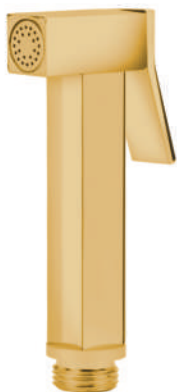

DESCRIPTION
SS304 Gold Shower Hose

HEALTH < FAUCET

CODE: EL 6057 BLK
MRP:4,200/-

DESCRIPTION
Brass Health Faucet With 1 Meter Shower Hose 15mm OD And Abs Hook

CODE: EL 6058 RG
MRP:4,200/-

DESCRIPTION
Brass Health Faucet With 1 Meter Shower Hose 15mm OD And Abs Hook

CODE: EL 6059 G
MRP:4,200/-

DESCRIPTION
Brass Health Faucet With 1 Meter Shower Hose 15mm OD And Abs Hook

CODE: EL 6060
MRP:1,125/-

DESCRIPTION
Brass Health Faucet With 1 Meter Shower Hose 15mm OD And Abs Hook