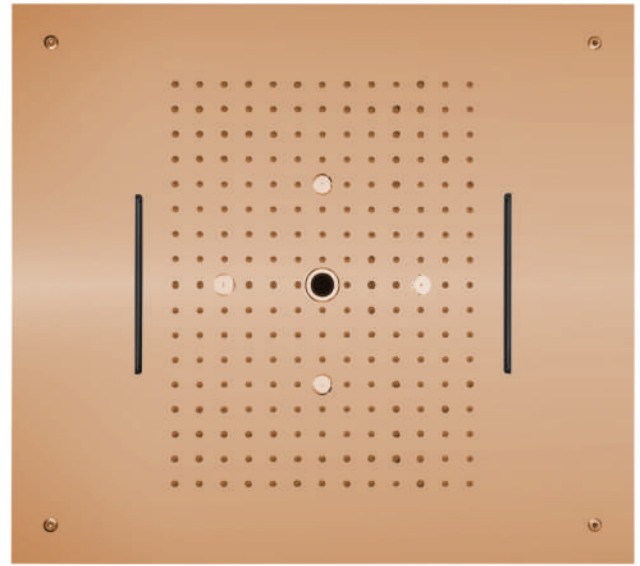

CODE: EL 9023 RG

MRP:1,00,000/-

SIZE: 550x500mm (22"x20")

FUNCTION: Rain, Four Mist, Dual Cascade, Rain-column

DESCRIPTION

Rose Gold SS304 Four function concealed ceiling shower with installation kit.