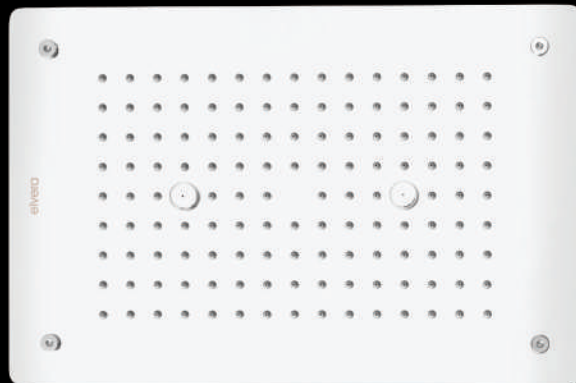

DESCRIPTION
SS304 two function concealed ceiling shower with installation kit

RAIN WATERFALL, MIST

CODE: EL 9016
MRP:22,500/-

SIZE: 370x250mm (15"x10")
FUNCTION: Rain, Four Mist, Cascade

DESCRIPTION
SS304 three function concealed ceiling shower with installation kit