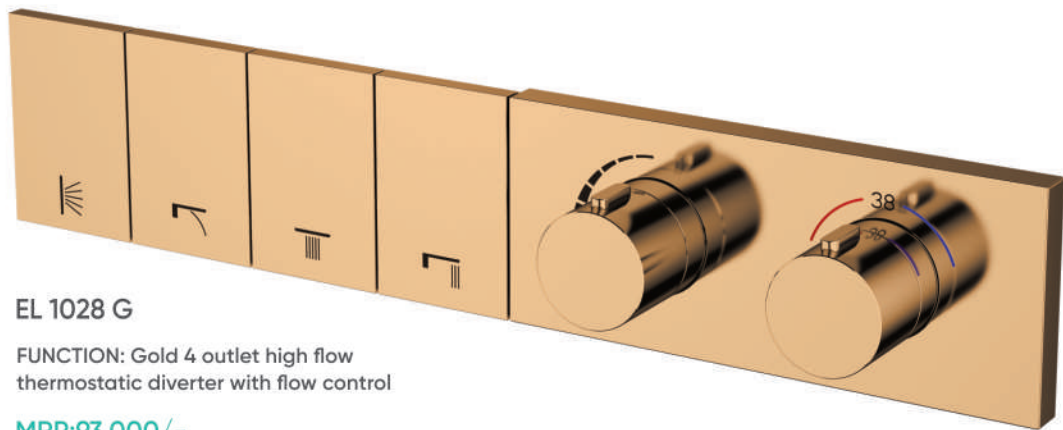

MRP:75,000/-

AN EXPERIENCE THAT IS

NEVER TOONEXT

EL 1027 RG

FUNCTION: Rose Gold 4 outlet high flow thermostatic diverter with flow control

MRP:93,000/-

EL 1028 G

FUNCTION: Gold 4 outlet high flow thermostatic diverter with flow control