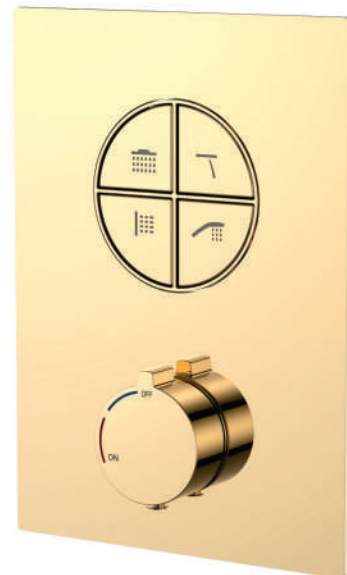

CODE: EL 1016 G
GOLD
MRP:47,000/-