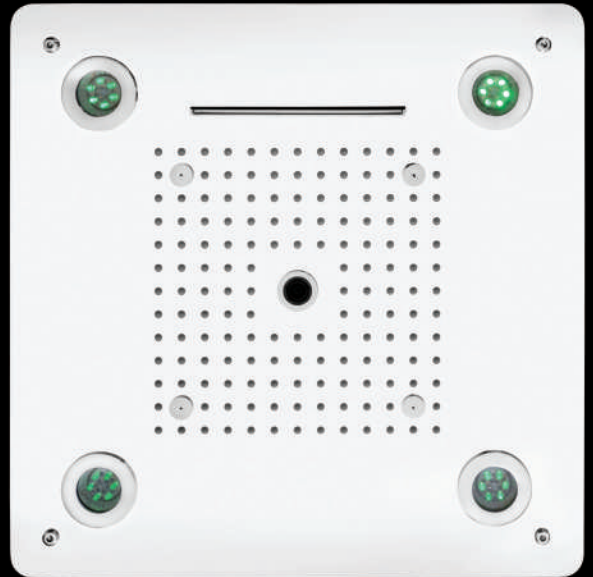

CODE: EL 9007
MRP:67,000/-

SIZE: 550x500mm (22"x20")
FUNCTION: Rain, Four Mist, Dual Cascade, Rain-Column

DESCRIPTION

SS304 four function concealed ceiling shower with Chromotherapy (RGB) LED Light which includes Remote Control for LED Light and installation kit (Require electric point)

RAIN, WATERFALL

MIST, COLUMN

CODE: EL 9008
MRP:45,000/-

SIZE: 550x500mm (22"x20")
FUNCTION: Rain, Four Mist, Dual Cascade

DESCRIPTION

SS304 three function concealed ceiling shower with installation kit.

CODE: EL 9009
MRP:58,500/-

SIZE: 500x500mm (20"x20")
FUNCTION: Rain, Four Mist, Cascade, Rain-Column

DESCRIPTION

SS304 four function concealed ceiling shower with Chromotherapy (RGB) led light which includes remote control for led light and installation kit(Require electric point)

CODE: EL 9010
MRP:37,000/-

SIZE: 480x330mm (19"x13")
FUNCTION: Rain, Four Mist, Cascade

DESCRIPTION

SS304 three function concealed ceiling shower with Chromotherapy (RGB) LED Light which includes remote control for led light and installation kit (Require electric point)