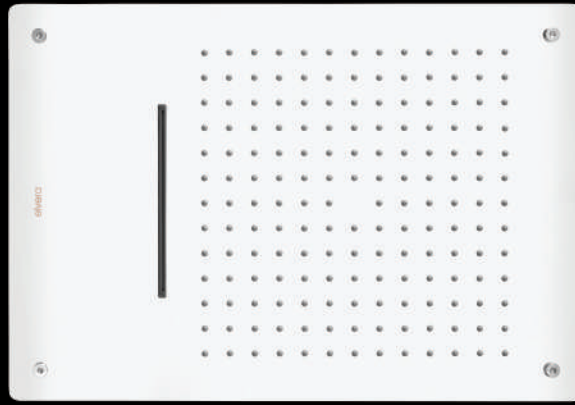

SIZE: (6" X 4")

FUNCTION: Waterfall Spout

MRP:9,200/-

TOTAL MRP
72,400/-

EL
9013

MRP:20,000/-

SIZE: (19" X 13")

FUNCTION: