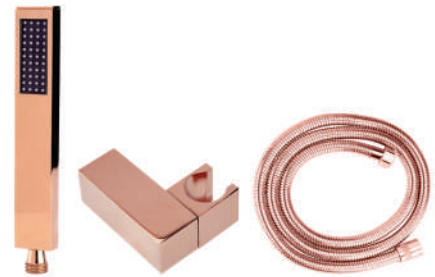

EL 1014 BLK

FUNCTION:
Four outlet high flow button
Hot & Cold diverter

MRP:47,000/-

EL 7012 BLK

Two function open body jet
Rain and Mist

MRP:20,000/-

EL 8018 BLK

Rain Brass Square Hand Shower
with Tube and Brass Hook

MRP:8,750/-

EL 6018 BLK

FUNCTION:
Black Button spout

MRP:5,450/-

TOTAL MRP
1,13,200/-

EL
9032
G

SIZE: 480x330mm (19"x13")
FUNCTION: Rain, Cascade

MRP:32,000/-

EL 1015 RG
FUNCTION:
Four outlet high flow button
Hot & Cold diverter

MRP:47,000/-

EL 7013 RG

Two function open body jet
Rain and Mist

MRP:20,000/-

EL 8019 RG
Rain Brass Square Hand Shower
with Tube and Brass Hook

MRP:8,750/-

EL 6019 RG

FUNCTION:
Rose Gold Button spout

MRP:5,450/-

**TOTAL MRP
1,13,200/-**

EL
9033
G

SIZE: 480x330mm (19"x13")
FUNCTION: Rain, Cascade

MRP:32,000/-