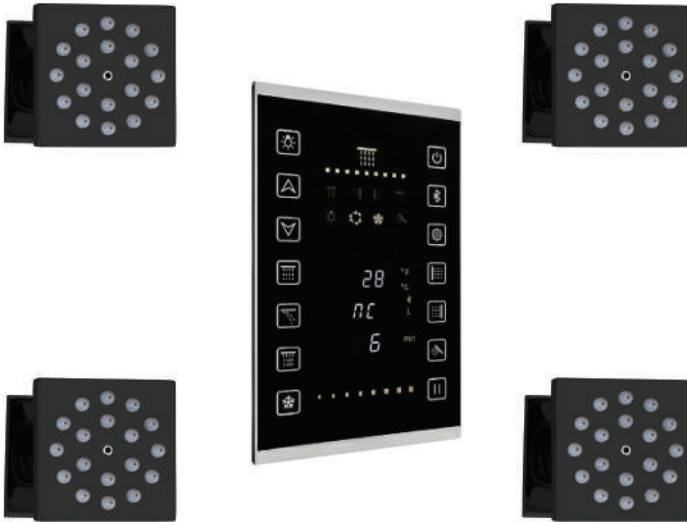

SIZE: 480x330mm (19"x13")
FUNCTION: Rain, Four Mist

MRP:32,000/-

CODE: EL 1026 G

FUNCTION:
Three/Two outlet Gold
Hot & Cold diverter

MRP:20,000/-

EL 8020 G

FUNCTION:
Gold brass hand shower
with tube and hook

MRP:8,750/-

EL 6020 G

FUNCTION:
Gold Button spout

MRP:5,450/-

**TOTAL MRP
66,200/-**

EL
9022
BLK

SIZE: 550x500mm (22"x20")
FUNCTION: Rain, Four Mist, Dual Cascade,
Rain-column

MRP:1,00,000/-

EL 1001

FUNCTION:
Six function digital touch diverter

MRP:1,50,000/-

EL 7012 BLK

Two function open body jet
Rain and Mist

MRP:20,000/-

EL 8018 BLK

Rain Brass Square Hand Shower
with Tube and Brass Hook