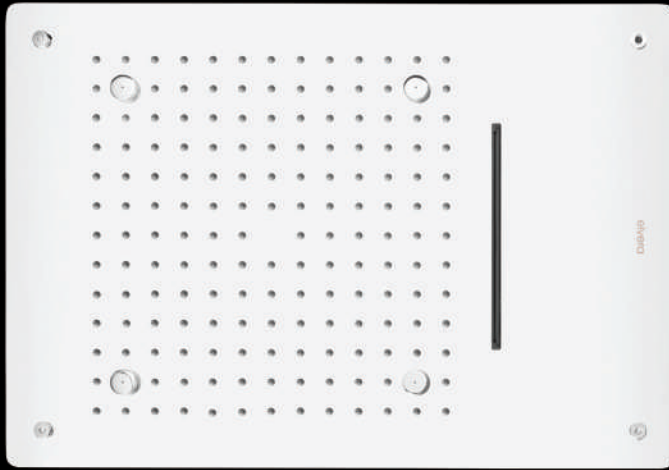

SIZE: 500x500mm (20"x20")
FUNCTION: Rain, Four Mist, Cascade, Rain-Column

DESCRIPTION

SS304 four function concealed ceiling shower with Chromotherapy (RGB) led light which includes remote control for led light and installation kit(Require electric point)

CODE: EL 9010
MRP:37,000/-

SIZE: 480x330mm (19"x13")
FUNCTION: Rain, Four Mist, Cascade

DESCRIPTION

SS304 three function concealed ceiling shower with Chromotherapy (RGB) LED Light which includes remote control for led light and installation kit (Require electric point)