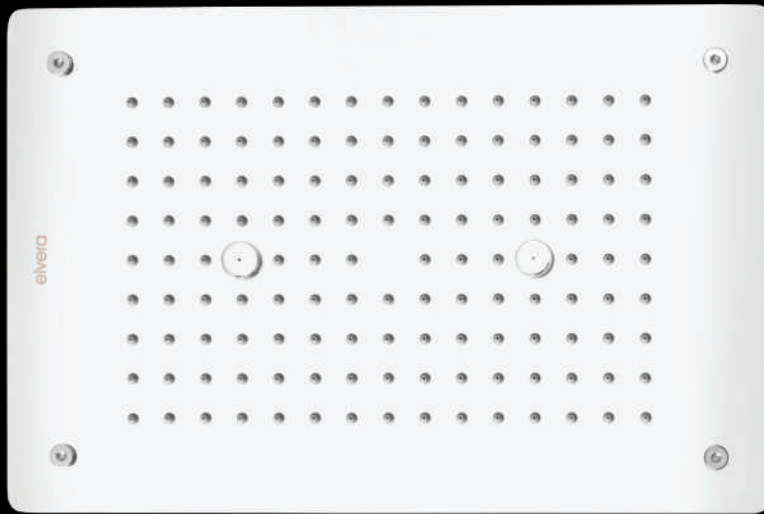

EL
9017

SIZE: (15" X 10")
FUNCTION: Rain, Mist

MRP:14,250/-