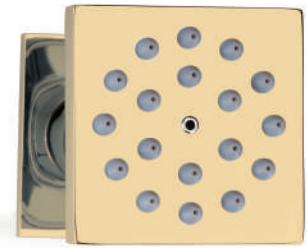

CODE: EL 7012 BLK
MRP:5,000/-

SIZE: 50x50mm
FUNCTION: Rain, Mist

DESCRIPTION

Black two function brass open body jet

CODE: EL 7013 RG
MRP:5,000/-

SIZE: 50x50mm
FUNCTION: Rain, Mist

DESCRIPTION

Rose Gold two function brass open body jet