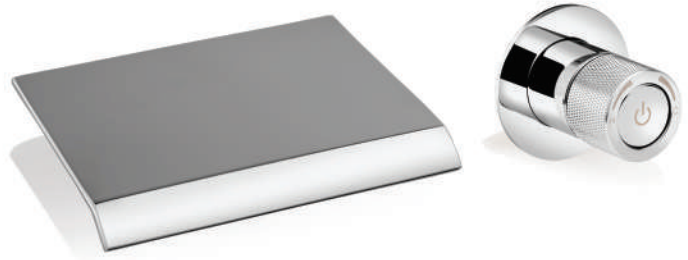

CODE: EL 5008
MRP:20,850/-

DESCRIPTION
Waterfall Spout + Push Button Deusch Mixer