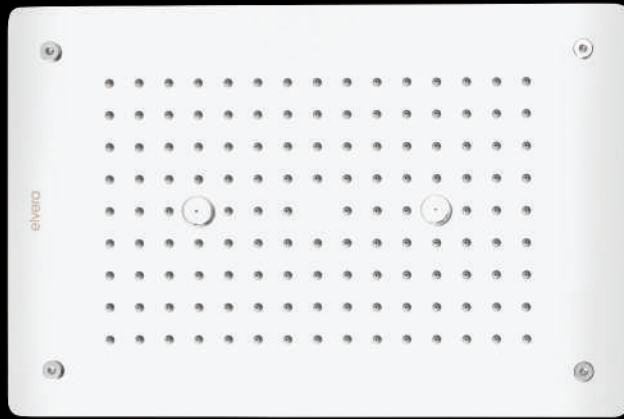

EL 9017

SIZE: 15" X 10"
FUNCTION: Rain, Mist

MRP:14,250/-

EL 7011

FUNCTION:
Single function
open body jet

MRP:4,050/-