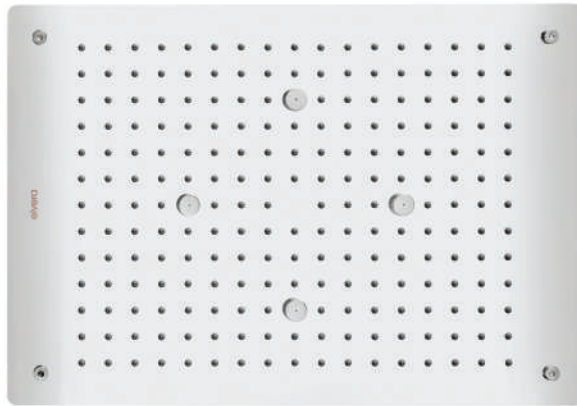

EL
9012

SIZE: (19" X 13")
FUNCTION: Rain, Mist

MRP:20,000/-

EL 1030

FUNCTION:
3 function glass diverter with
thermostatic and flow control

MRP:50,000/-

EL 8017

FUNCTION: Brass Hand Shower
with Tube and Hook