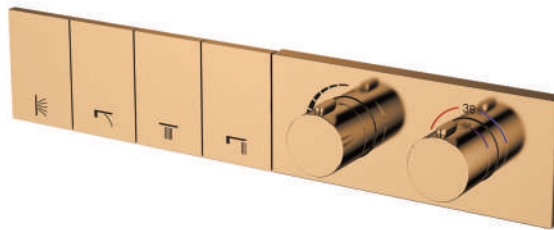

MRP:93,000/-

EL 8019 RG

FUNCTION:
Brass Square Hand Shower
with Tube and Brass Hook

MRP:8,750/-

EL 6019 RG

FUNCTION:
Brass Button spout

MRP:5,450/-

**TOTAL MRP
1,91,200/-**

EL
9027
G

SIZE: 550x500mm (22"x20")
FUNCTION: Rain, Four Mist, Dual Cascade

MRP:84,000/-

EL 1028 G

FUNCTION: Gold 4 outlet high flow thermostatic diverter with flow control

MRP:93,000/-

EL 8020 G

FUNCTION:
Brass Square Hand Shower
with Tube and Brass Hook