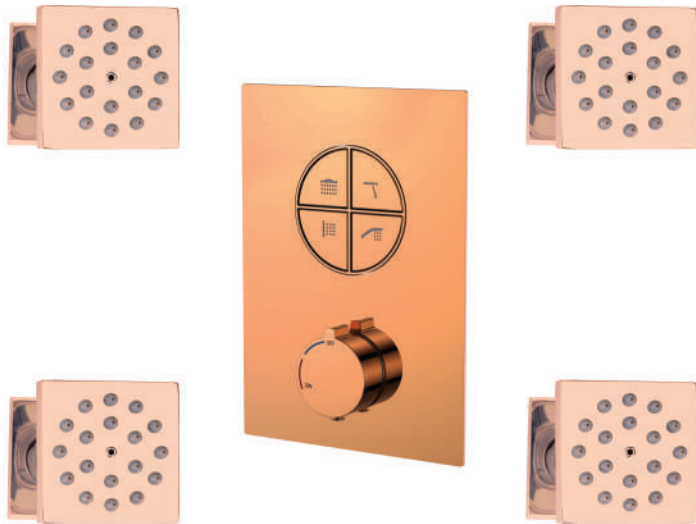

EL 1014 BLK

FUNCTION:
Four outlet high flow button
Hot & Cold diverter

MRP:47,000/-

EL 7012 BLK

Two function open body jet
Rain and Mist

MRP:20,000/-

EL 8018 BLK

Rain Brass Square Hand Shower
with Tube and Brass Hook

MRP:8,750/-

EL 6018 BLK

FUNCTION:
Black Button spout

MRP:5,450/-

TOTAL MRP
1,13,200/-

EL
9032
G

SIZE: 480x330mm (19"x13")
FUNCTION: Rain, Cascade

MRP:32,000/-

EL 1015 RG
FUNCTION:
Four outlet high flow button
Hot & Cold diverter

MRP:47,000/-

EL 7013 RG

Two function open body jet
Rain and Mist

MRP:20,000/-

EL 8019 RG
Rain Brass Square Hand Shower
with Tube and Brass Hook

MRP:8,750/-

EL 6019 RG

FUNCTION:
Rose Gold Button spout

MRP:5,450/-

**TOTAL MRP
1,13,200/-**

EL
9033
G

SIZE: 480x330mm (19"x13")
FUNCTION: Rain, Cascade

MRP:32,000/-