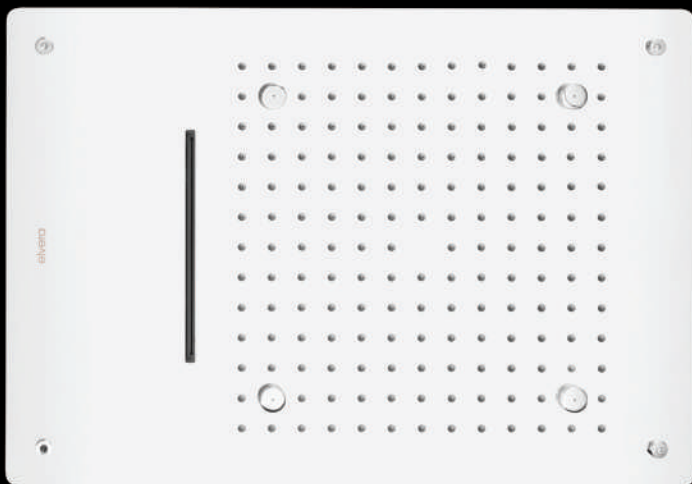

RAIN
WATERFALL, MIST

EL
9011

SIZE: 480x330mm (19"x13")

FUNCTION:
Rain, Four Mist, Cascade

MRP:30,000/-