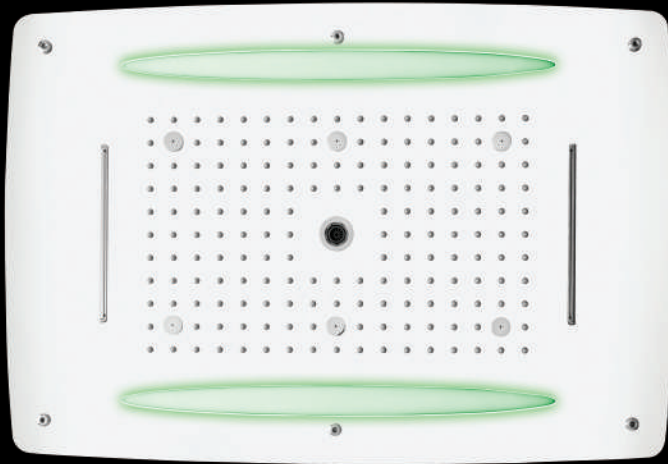

FUNCTION: Open body jet with powder flow

MRP:14,000/-

EL 1020

FUNCTION:
Six outlet high flow
thermostatic diverter

MRP:33,500/-

FUNCTION: Rain and
Dancing Massage
2 Function Chrome Abs
Hand Shower of 5" Size

MRP:1,415/-

EL 6017

FUNCTION:
Brass Button spout

MRP:3,750/-

TOTAL MRP
1,77,665/-

EL
9003

SIZE: 700x480mm (28"x19")
FUNCTION: Rain, Six Mist,
Dual Cascade, Rain-Column

MRP:1,00,000/-

EL 7006

FUNCTION:
Mist open body jet

MRP:7,050/-

EL 1004

FUNCTION:
Six outlet high flow button
thermostatic diverter with flow
control

MRP:50,000/-

FUNCTION:
2 Function Rain and Dancing Massage Shower
with Tube and Hook

MRP:1,415/-

EL 6012

FUNCTION:
Push Button Spout

MRP:5,850/-

**TOTAL MRP
1,64,315/-**

EL
9004

SIZE: 725x425mm (29"x17")
FUNCTION: Rain, Six Mist, Dual Cascade,
Rain-Column

MRP:1,00,000/-