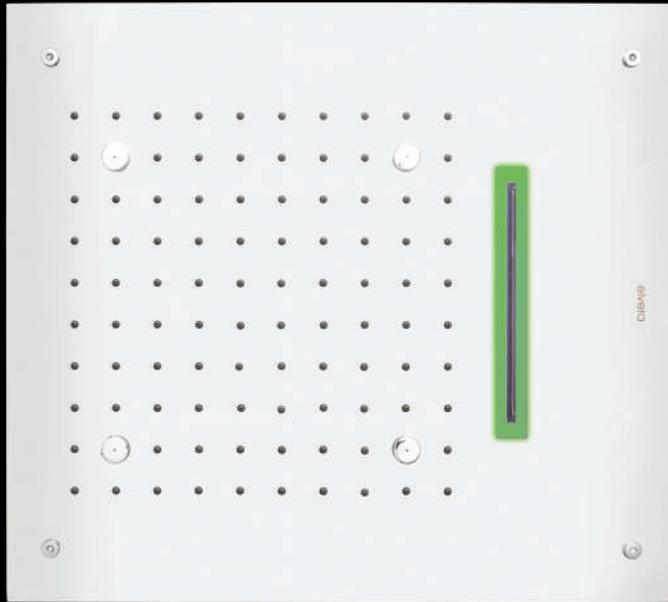

TOTAL MRP
73,200/-

EL
9010

SIZE: 480x330mm (19"x13")
FUNCTION: Rain, Four Mist, Cascade
with LED

MRP:37,000/-

4 FUNCTION

CODE: EL 1002

FUNCTION:

Four function digital thermostatic touch diverter which include control panel, digital thermostatic box and four outlet control box.

MRP:1,33,000/-

EL 4004

SIZE: (8" X 6")
FUNCTION:
Brass waterfall spout

MRP:11,000/-

**TOTAL MRP
1,81,000/-**

RAIN
WATERFALL, MIST

EL
9014

SIZE: 450x400mm (18"x16")
FUNCTION: Rain, Four Mist, Cascade
with LED