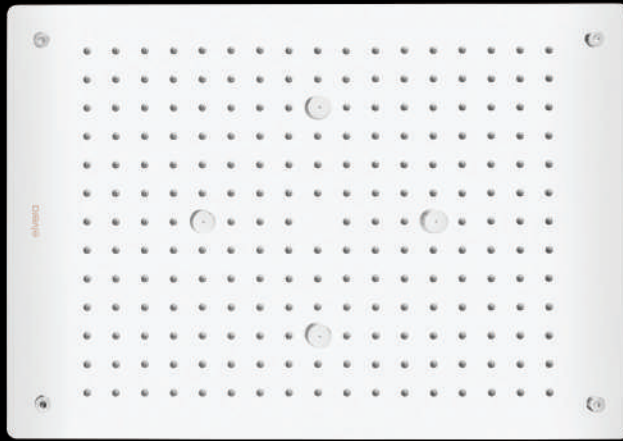

EL 9012

SIZE: 19" X 13"

FUNCTION: Rain, Four Mist

MRP:20,000/-