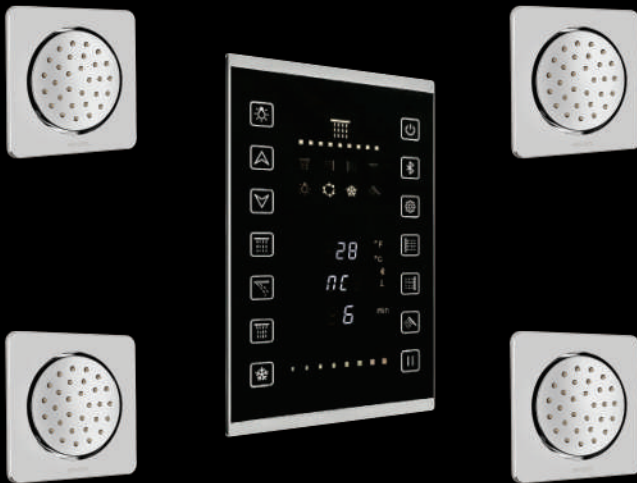

FUNCTION:
Brass plus abs
concealed body jet

MRP:18,800/-

FUNCTION:
Five function Hand Shower with
Tube and Hook

MRP:1,215/-

EL 6017

FUNCTION:
Brass Button spout

MRP:3,750/-

**TOTAL MRP
1,40,765/-**

EL
9009

SIZE: 500x500mm (20"x20")
FUNCTION: Rain, Four Mist,
Cascade, Rain-Column

MRP:58,500/-

EL 1001

FUNCTION:
Six function digital touch diverter

MRP:1,50,000/-

EL 7003

FUNCTION:
Brass plus abs concealed body shower