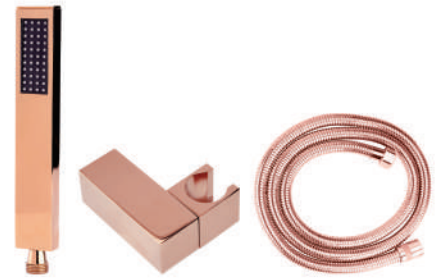

MRP:84,000/-

EL 1029 BLK

FUNCTION: Black 4 outlet high flow thermostatic diverter with flow control

MRP:93,000/-

EL 8018 BLK

FUNCTION:
Brass Square Hand Shower
with Tube and Brass Hook

MRP:8,750/-

EL 6018 BLK

FUNCTION:
Black Button spout

MRP:5,450/-

TOTAL MRP
1,91,200/-

EL
9026
RG

SIZE: 550x500mm (22"x20")
FUNCTION: Rain, Four Mist, Dual Cascade

MRP:84,000/-

EL 1027 RG

FUNCTION: Rose gold 4 outlet high flow thermostatic diverter with flow control

MRP:93,000/-

EL 8019 RG

FUNCTION:
Brass Square Hand Shower
with Tube and Brass Hook

MRP:8,750/-

EL 6019 RG

FUNCTION:
Brass Button spout

MRP:5,450/-

**TOTAL MRP
1,91,200/-**