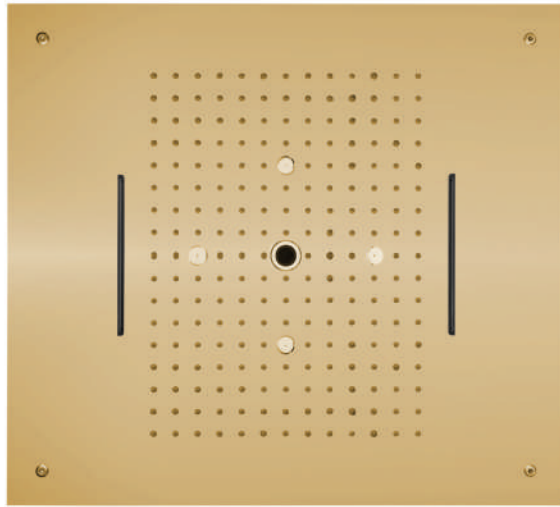

Rain brass shower with tube and brass hook

MRP:8,750/-

EL 6019 RG

FUNCTION:
Brass Button spout

MRP:5,450/-

**TOTAL MRP
2,01,200/-**

EL
9024
G

SIZE: 550x500mm (22"x20")
FUNCTION: Rain, Four Mist, Dual Cascade,
Rain-column