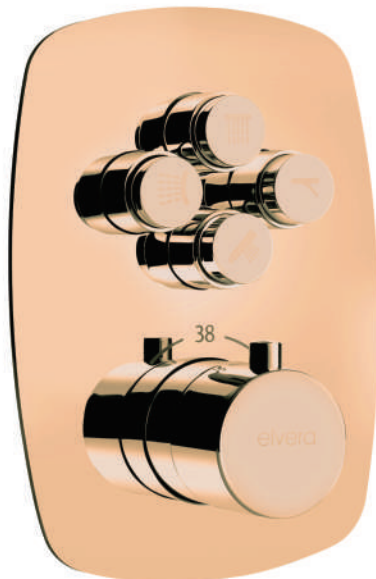

CODE: EL 1011 RG
ROSE GOLD
MRP:47,000/-